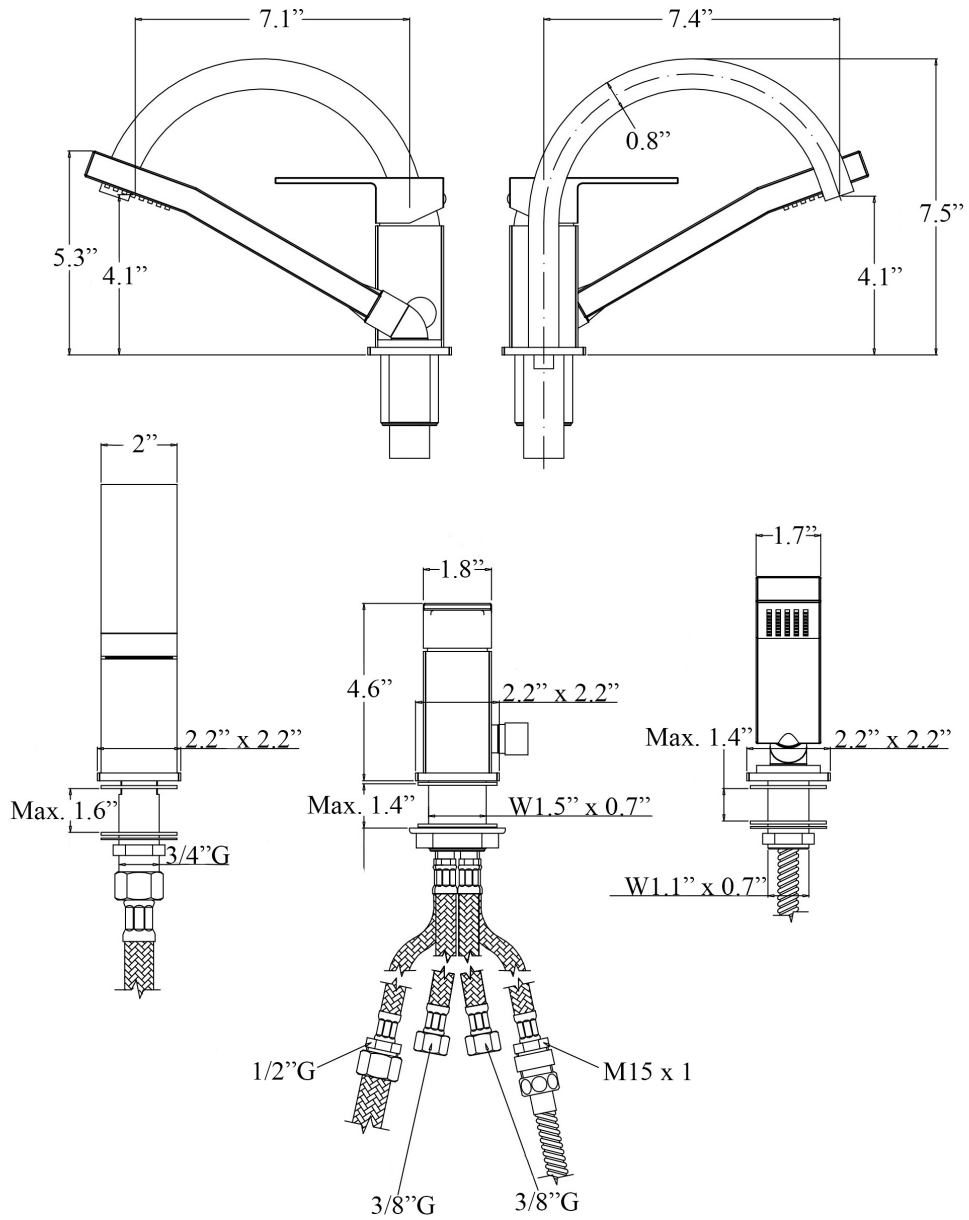

Product Specs Sheets

All connections to US standards

Collection
Effe - Elle

Model |
EF 040 - E1 040

Dimensions Metric
1 inch = 2.54 cm
1 inch = 25.4 mm

WS[®]
BATH
COLLECTIONS

1051 Lea Drive - Collegeville, PA 19426
Tel. 215 513 9400 - Fax 610 831 0215
www.ws bathcollections.com - info@ws bathcollections.com