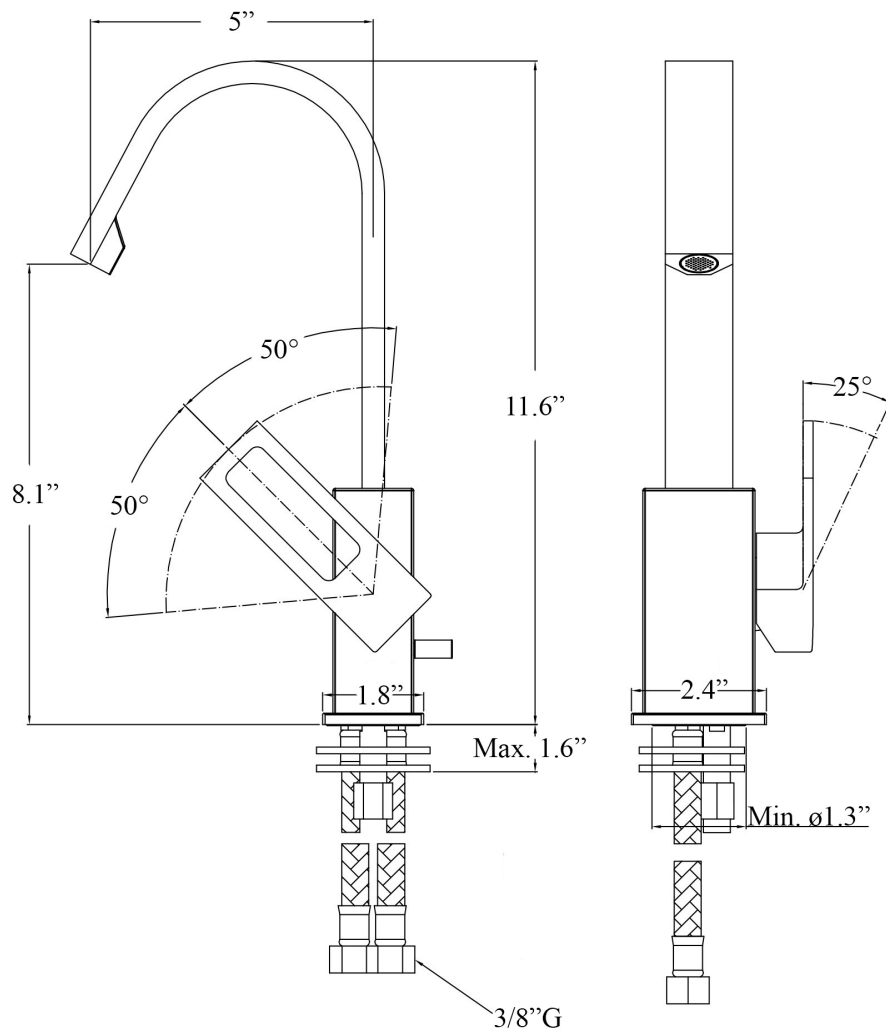

Product Specs Sheets

Collection
Effe - Elle

Model |
EF 878
EL 878

Dimensions Metric
1 inch = 2.54 cm
1 inch = 25.4 mm

WS®
BATH
COLLECTIONS

1051 Lea Drive - Collegeville, PA 19426
Tel. 215 513 9400 - Fax 610 831 0215
www.ws bathcollections.com - info@ws bathcollections.com