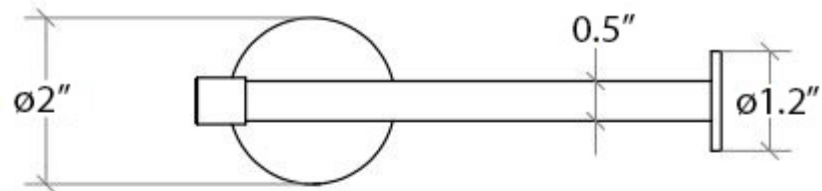

Collection  
Duemila

Model |  
Duemila 5513

Dimensions Metric  
1 inch = 2.54 cm  
1 inch = 25.4 mm

**WS**<sup>®</sup>  
BATH  
COLLECTIONS

1051 Lea Drive - Collegeville, PA 19426  
Tel. 215 513 9400 - Fax 610 831 0215  
[www.ws bathcollections.com](http://www.ws bathcollections.com) - [info@ws bathcollections.com](mailto:info@ws bathcollections.com)

Collection  
Duemila

Model |  
Duemila 5504

Dimensions Metric  
*1 inch = 2.54 cm*  
*1 inch = 25.4 mm*

**WS**<sup>®</sup>  
BATH  
COLLECTIONS

1051 Lea Drive - Collegeville, PA 19426  
Tel. 215 513 9400 - Fax 610 831 0215  
[www.ws bathcollections.com](http://www.ws bathcollections.com) - [info@ws bathcollections.com](mailto:info@ws bathcollections.com)

[www.ws bathcollections.com](http://www.ws bathcollections.com) - [info@ws bathcollections.com](mailto:info@ws bathcollections.com)

Collection  
Duemila

Model |  
Duemila 55061

Dimensions Metric  
*1 inch = 2.54 cm*  
*1 inch = 25.4 mm*

Collection  
Duemila

Model |  
Duemila 55062

Dimensions Metric

1 inch = 2.54 cm  
1 inch = 25.4 mm

**WS**<sup>®</sup>  
BATH  
COLLECTIONS

1051 Lea Drive - Collegeville, PA 19426  
Tel. 215 513 9400 - Fax 610 831 0215