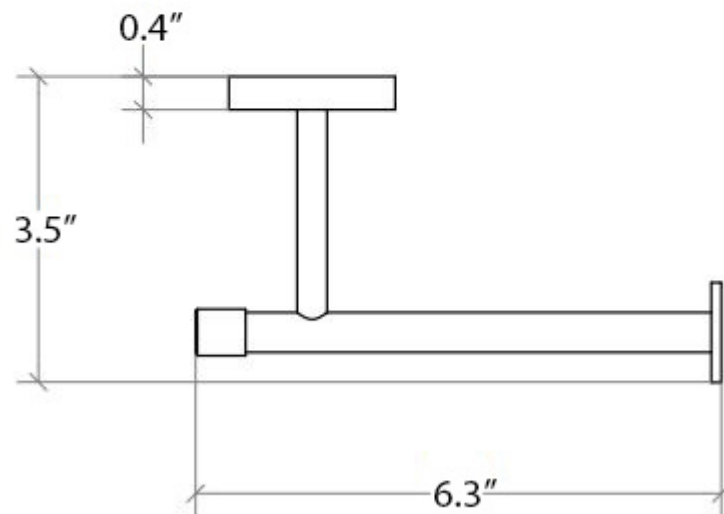

Collection  
Duemila

Model |  
Duemila 5513

Dimensions Metric  
1 inch = 2.54 cm  
1 inch = 25.4 mm

**WS**<sup>®</sup>  
BATH  
COLLECTIONS

1051 Lea Drive - Collegeville, PA 19426  
Tel. 215 513 9400 - Fax 610 831 0215  
[www.ws bathcollections.com](http://www.ws bathcollections.com) - [info@ws bathcollections.com](mailto:info@ws bathcollections.com)

Collection  
Duemila

Model |  
Duemila 5504

Dimensions Metric  
*1 inch = 2.54 cm*  
*1 inch = 25.4 mm*

**WS**<sup>®</sup>  
BATH  
COLLECTIONS

1051 Lea Drive - Collegeville, PA 19426  
Tel. 215 513 9400 - Fax 610 831 0215  
[www.ws bathcollections.com](http://www.ws bathcollections.com) - [info@ws bathcollections.com](mailto:info@ws bathcollections.com)

[www.ws bathcollections.com](http://www.ws bathcollections.com) - [info@ws bathcollections.com](mailto:info@ws bathcollections.com)

Collection  
Duemila

Model |  
Duemila 55061

Dimensions Metric  
*1 inch = 2.54 cm*  
*1 inch = 25.4 mm*

Collection  
Duemila

Model |  
Duemila 55062

Dimensions Metric

1 inch = 2.54 cm  
1 inch = 25.4 mm

**WS**<sup>®</sup>  
BATH  
COLLECTIONS

1051 Lea Drive - Collegeville, PA 19426  
Tel. 215 513 9400 - Fax 610 831 0215