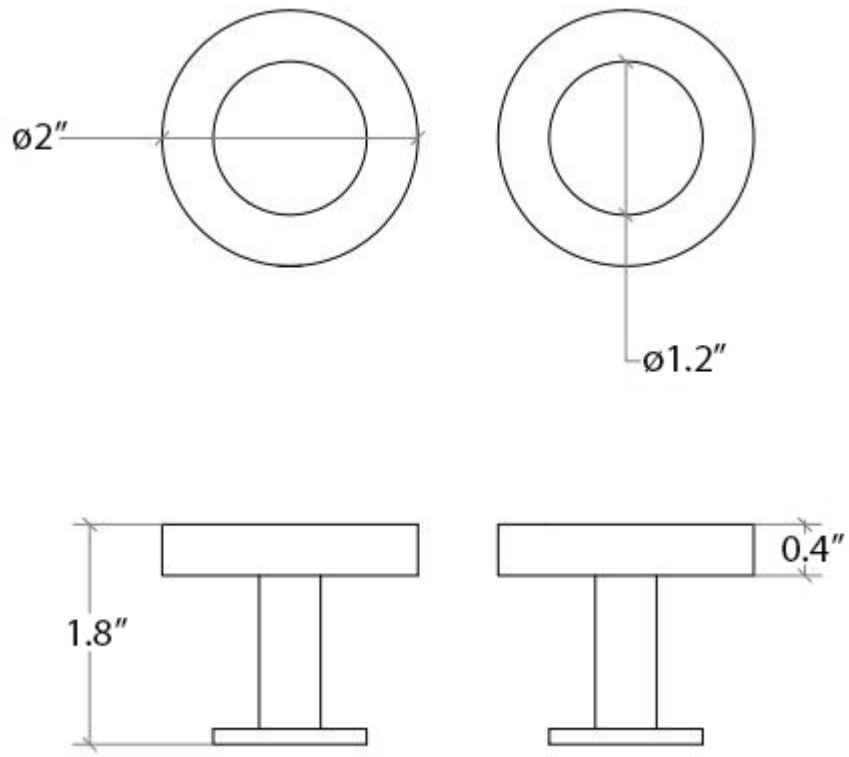

Collection  
Duemila

Model |  
Duemila 5513

Dimensions Metric  
1 inch = 2.54 cm  
1 inch = 25.4 mm

**WS**<sup>®</sup>  
BATH  
COLLECTIONS

1051 Lea Drive - Collegeville, PA 19426  
Tel. 215 513 9400 - Fax 610 831 0215  
[www.ws bathcollections.com](http://www.ws bathcollections.com) - [info@ws bathcollections.com](mailto:info@ws bathcollections.com)

Collection  
Duemila

Model |  
Duemila 5504

Dimensions Metric  
*1 inch = 2.54 cm*  
*1 inch = 25.4 mm*

**WS**<sup>®</sup>  
BATH  
COLLECTIONS

1051 Lea Drive - Collegeville, PA 19426  
Tel. 215 513 9400 - Fax 610 831 0215  
[www.ws bathcollections.com](http://www.ws bathcollections.com) - [info@ws bathcollections.com](mailto:info@ws bathcollections.com)

[www.ws bathcollections.com](http://www.ws bathcollections.com) - [info@ws bathcollections.com](mailto:info@ws bathcollections.com)

Collection  
Duemila

Model |  
Duemila 55061

Dimensions Metric  
*1 inch = 2.54 cm*  
*1 inch = 25.4 mm*

Collection  
Duemila

Model |  
Duemila 55062

Dimensions Metric

1 inch = 2.54 cm  
1 inch = 25.4 mm

**WS**<sup>®</sup>  
BATH  
COLLECTIONS

1051 Lea Drive - Collegeville, PA 19426  
Tel. 215 513 9400 - Fax 610 831 0215