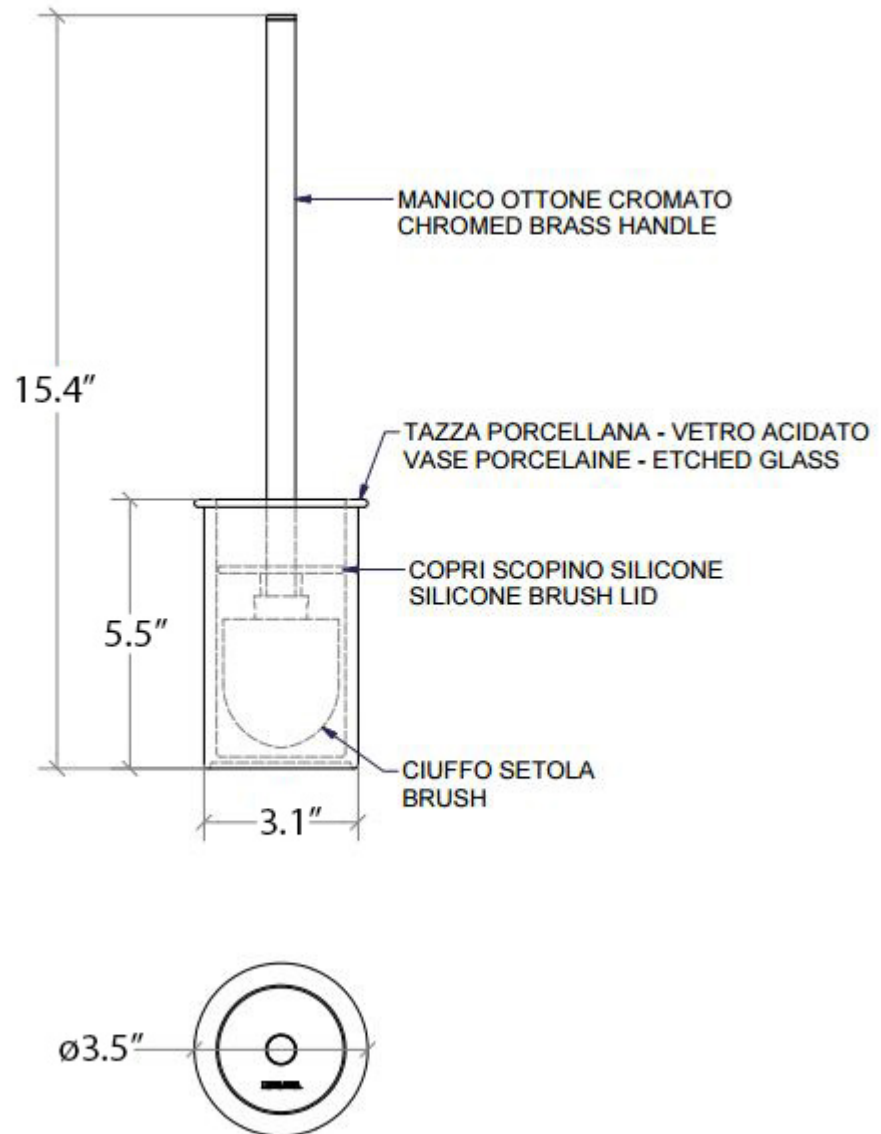

Collection  
Duemila

Model |  
Duemila 5504

Dimensions Metric  
*1 inch = 2.54 cm*  
*1 inch = 25.4 mm*

**WS**<sup>®</sup>  
BATH  
COLLECTIONS

1051 Lea Drive - Collegeville, PA 19426  
Tel. 215 513 9400 - Fax 610 831 0215  
[www.ws bathcollections.com](http://www.ws bathcollections.com) - [info@ws bathcollections.com](mailto:info@ws bathcollections.com)

Collection  
Duemila

Model |  
Duemila 5507

Dimensions Metric

*1 inch = 2.54 cm*  
*1 inch = 25.4 mm*

**WS**<sup>®</sup>  
**BATH**  
**COLLECTIONS**

1051 Lea Drive - Collegeville, PA 19426  
Tel. 215 513 9400 - Fax 610 831 0215

[www.ws bathcollections.com](http://www.ws bathcollections.com) - [info@ws bathcollections.com](mailto:info@ws bathcollections.com)

Collection  
Duemila

Model |  
Duemila 55061

Dimensions Metric  
*1 inch = 2.54 cm*  
*1 inch = 25.4 mm*

Collection  
Duemila

Model |  
Duemila 55062

Dimensions Metric

1 inch = 2.54 cm  
1 inch = 25.4 mm

**WS**<sup>®</sup>  
BATH  
COLLECTIONS

1051 Lea Drive - Collegeville, PA 19426  
Tel. 215 513 9400 - Fax 610 831 0215