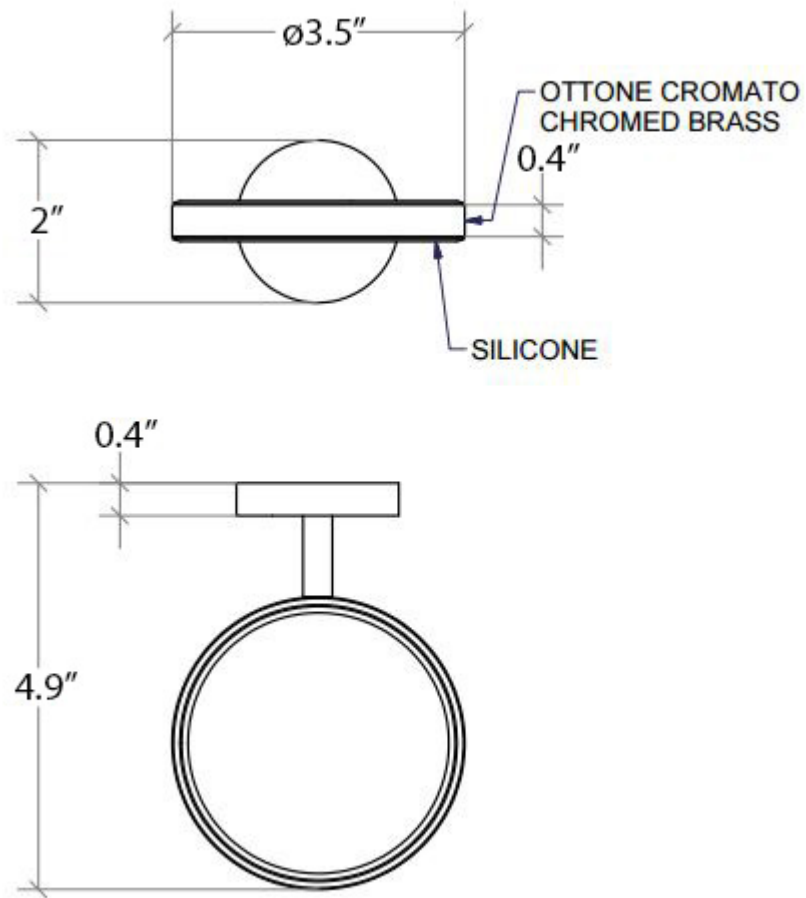

Collection  
Duemila

Model |  
Duemila 5504

Dimensions Metric  
*1 inch = 2.54 cm*  
*1 inch = 25.4 mm*

**WS**<sup>®</sup>  
BATH  
COLLECTIONS

1051 Lea Drive - Collegeville, PA 19426  
Tel. 215 513 9400 - Fax 610 831 0215  
[www.ws bathcollections.com](http://www.ws bathcollections.com) - [info@ws bathcollections.com](mailto:info@ws bathcollections.com)

Collection  
Duemila

Model |  
Duemila 5507

Dimensions Metric

*1 inch = 2.54 cm*  
*1 inch = 25.4 mm*

**WS**<sup>®</sup>  
**BATH**  
**COLLECTIONS**

1051 Lea Drive - Collegeville, PA 19426  
Tel. 215 513 9400 - Fax 610 831 0215

[www.ws bathcollections.com](http://www.ws bathcollections.com) - [info@ws bathcollections.com](mailto:info@ws bathcollections.com)

Collection  
Duemila

Model |  
Duemila 55061

Dimensions Metric  
*1 inch = 2.54 cm*  
*1 inch = 25.4 mm*

Collection  
Duemila

Model |  
Duemila 55062

Dimensions Metric

1 inch = 2.54 cm  
1 inch = 25.4 mm

**WS**<sup>®</sup>  
BATH  
COLLECTIONS

1051 Lea Drive - Collegeville, PA 19426  
Tel. 215 513 9400 - Fax 610 831 0215