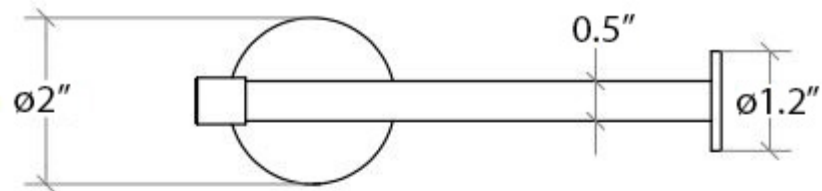

Collection
Duemila

Model |
Duemila 5513

Dimensions Metric
1 inch = 2.54 cm
1 inch = 25.4 mm

WS[®]
BATH
COLLECTIONS

1051 Lea Drive - Collegeville, PA 19426
Tel. 215 513 9400 - Fax 610 831 0215
www.ws bathcollections.com - info@ws bathcollections.com

Collection
Duemila

Model |
Duemila 5504

Dimensions Metric
1 inch = 2.54 cm
1 inch = 25.4 mm

WS[®]
BATH
COLLECTIONS

1051 Lea Drive - Collegeville, PA 19426
Tel. 215 513 9400 - Fax 610 831 0215
www.ws bathcollections.com - info@ws bathcollections.com

Collection
Duemila

Model |
Duemila 5507

Dimensions Metric
1 inch = 2.54 cm
1 inch = 25.4 mm

WS[®]
BATH
COLLECTIONS

1051 Lea Drive - Collegeville, PA 19426
Tel. 215 513 9400 - Fax 610 831 0215
www.ws bathcollections.com - info@ws bathcollections.com