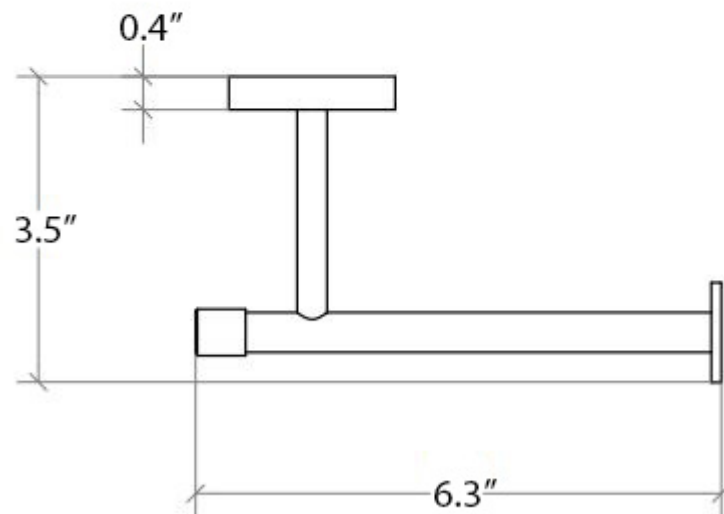

Collection
Duemila

Model |
Duemila 5513

Dimensions Metric
1 inch = 2.54 cm
1 inch = 25.4 mm

WS[®]
BATH
COLLECTIONS

1051 Lea Drive - Collegeville, PA 19426
Tel. 215 513 9400 - Fax 610 831 0215
www.ws bathcollections.com - info@ws bathcollections.com

Collection
Duemila

Model |
Duemila 5504

Dimensions Metric
1 inch = 2.54 cm
1 inch = 25.4 mm

WS[®]
BATH
COLLECTIONS

1051 Lea Drive - Collegeville, PA 19426
Tel. 215 513 9400 - Fax 610 831 0215
www.ws bathcollections.com - info@ws bathcollections.com

Collection
Duemila

Model |
Duemila 5507

Dimensions Metric
1 inch = 2.54 cm
1 inch = 25.4 mm

WS[®]
BATH
COLLECTIONS

1051 Lea Drive - Collegeville, PA 19426
Tel. 215 513 9400 - Fax 610 831 0215
www.ws bathcollections.com - info@ws bathcollections.com