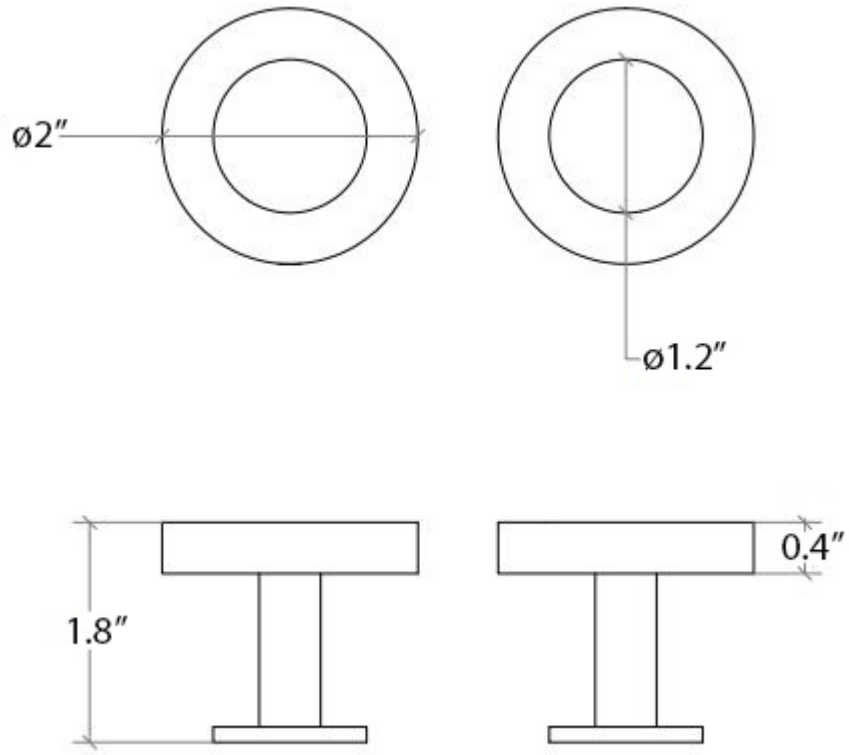

Collection
Duemila

Model |
Duemila 5513

Dimensions Metric
1 inch = 2.54 cm
1 inch = 25.4 mm

WS[®]
BATH
COLLECTIONS

1051 Lea Drive - Collegeville, PA 19426
Tel. 215 513 9400 - Fax 610 831 0215
www.ws bathcollections.com - info@ws bathcollections.com

Collection
Duemila

Model |
Duemila 5504

Dimensions Metric
1 inch = 2.54 cm
1 inch = 25.4 mm

WS[®]
BATH
COLLECTIONS

1051 Lea Drive - Collegeville, PA 19426
Tel. 215 513 9400 - Fax 610 831 0215
www.ws bathcollections.com - info@ws bathcollections.com

Collection
Duemila

Model |
Duemila 5507

Dimensions Metric
1 inch = 2.54 cm
1 inch = 25.4 mm

WS[®]
BATH
COLLECTIONS

1051 Lea Drive - Collegeville, PA 19426
Tel. 215 513 9400 - Fax 610 831 0215
www.ws bathcollections.com - info@ws bathcollections.com