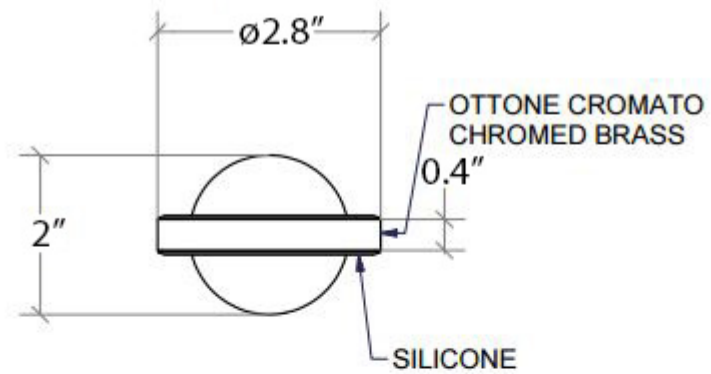

Product Specs Sheets

Collection
Duemila

Model |
Duemila 55001

Dimensions Metric

1 inch = 2.54 cm
1 inch = 25.4 mm

WS[®]
BATH
COLLECTIONS

1051 Lea Drive - Collegeville, PA 19426
Tel. 215 513 9400 - Fax 610 831 0215