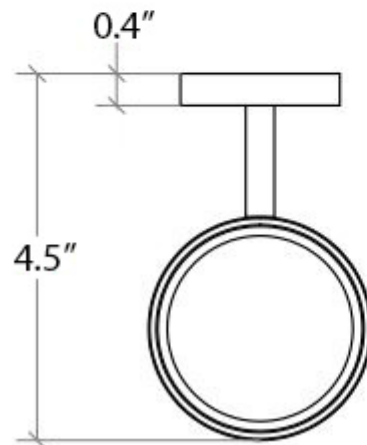

Product Specs Sheets

Collection
Duemila

Model |
Duemila 55001

Dimensions Metric

1 inch = 2.54 cm
1 inch = 25.4 mm

WS[®]
BATH
COLLECTIONS

1051 Lea Drive - Collegeville, PA 19426
Tel. 215 513 9400 - Fax 610 831 0215