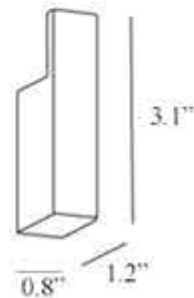

Finishes

<p>Collection Divo</p>	<p>Model Divo A1599</p>	<p>Dimensions Metric <i>1 inch = 2.54 cm</i> <i>1 inch = 25.4 mm</i></p>	 <p>1051 Lea Drive - Collegeville, PA 19426 Tel. 215 513 9400 - Fax 610 831 0215 www.ws bathcollections.com - info@ws bathcollectins.com</p>
-----------------------------------	--------------------------------------	--	---

Product Specs Sheets

A1518B
Towel Bar
Center Distance: 17.7 in.

A1520A
Toilet Paper Holder

A1525A
Bathroom Hook

Collection
Divo

Model |
Divo A1599

Dimensions Metric
1 inch = 2.54 cm
1 inch = 25.4 mm

WS[®]
BATH
COLLECTIONS