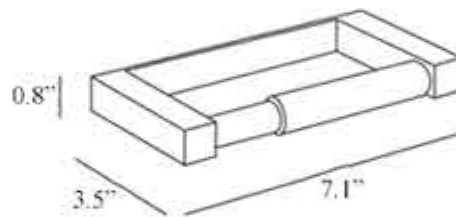

Finishes

<p>Collection Divo</p>	<p>Model Divo A1599</p>	<p>Dimensions Metric <i>1 inch = 2.54 cm</i> <i>1 inch = 25.4 mm</i></p>	 <p>1051 Lea Drive - Collegeville, PA 19426 Tel. 215 513 9400 - Fax 610 831 0215 www.ws bathcollections.com - info@ws bathcollectins.com</p>
-----------------------------------	--------------------------------------	--	---

Product Specs Sheets

A1518B
Towel Bar
Center Distance: 17.7 in.

A1520A
Toilet Paper Holder

A1525A
Bathroom Hook

Collection
Divo

Model |
Divo A1599

Dimensions Metric
1 inch = 2.54 cm
1 inch = 25.4 mm

WS[®]
BATH
COLLECTIONS