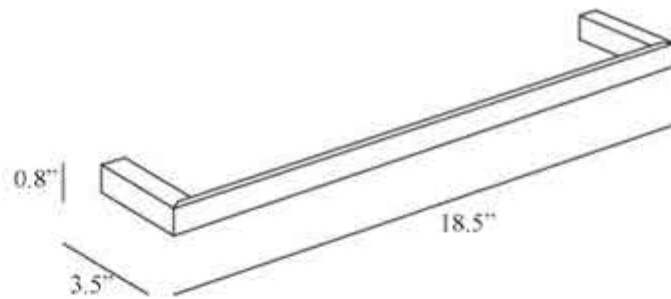

Features

- Bathroom accessory set
- Polished chrome
- Solid brass base

Divo A1599

SKU# | Option:

- Divo A1518B | 18.5" L x 3.5" W Towel Bar
- Divo A1525A | 7.1" L x 3.5" W Toilet Paper Holder
- Divo A1520A | 1.2" L x 0.8" W x 3.1" H Hook

Finishes

<p>Collection Divo</p>	<p>Model Divo A1599</p>	<p>Dimensions Metric <i>1 inch = 2.54 cm</i> <i>1 inch = 25.4 mm</i></p>	 <p>1051 Lea Drive - Collegeville, PA 19426 Tel. 215 513 9400 - Fax 610 831 0215 www.ws bathcollections.com - info@ws bathcollectins.com</p>
-----------------------------------	--------------------------------------	--	---

Product Specs Sheets

A1518B
Towel Bar
Center Distance: 17.7 in.

A1520A
Toilet Paper Holder

A1525A
Bathroom Hook

Collection
Divo

Model |
Divo A1599

Dimensions Metric
1 inch = 2.54 cm
1 inch = 25.4 mm

WS[®]
BATH
COLLECTIONS