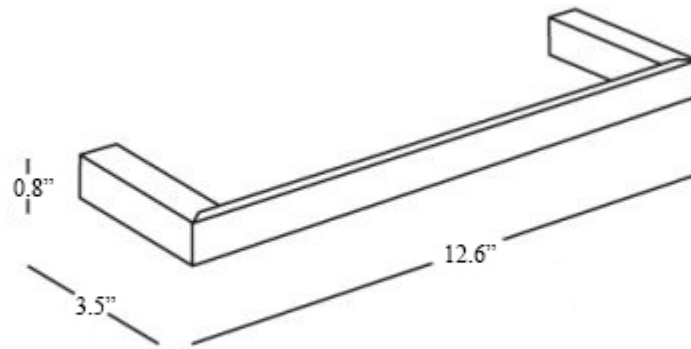

# Product Specs Sheets

Collection  
Divo

Model |  
Divo A1518A

Dimensions Metric

*1 inch = 2.54 cm*

*1 inch = 25.4 mm*

**WS**<sup>®</sup>  
**BATH**  
**COLLECTIONS**

1051 Lea Drive - Collegeville, PA 19426  
Tel. 215 513 9400 - Fax 610 831 0215