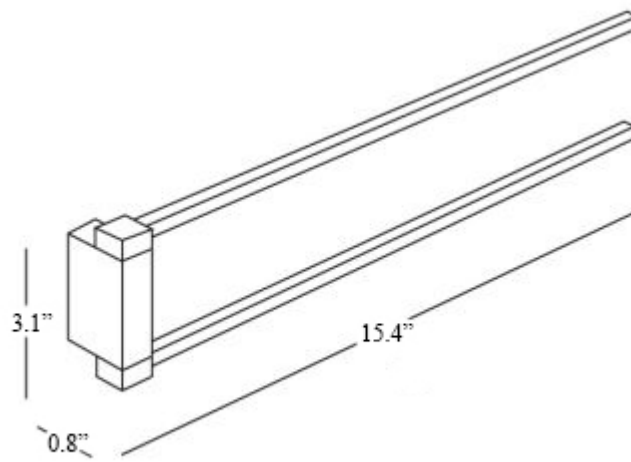

Product Specs Sheets

Collection
Divo

Model |
Divo A15150

Dimensions Metric

1 inch = 2.54 cm
1 inch = 25.4 mm

WS[®]
BATH
COLLECTIONS

1051 Lea Drive - Collegeville, PA 19426
Tel. 215 513 9400 - Fax 610 831 0215
www.ws bathcollections.com - info@ws bathcollections.com