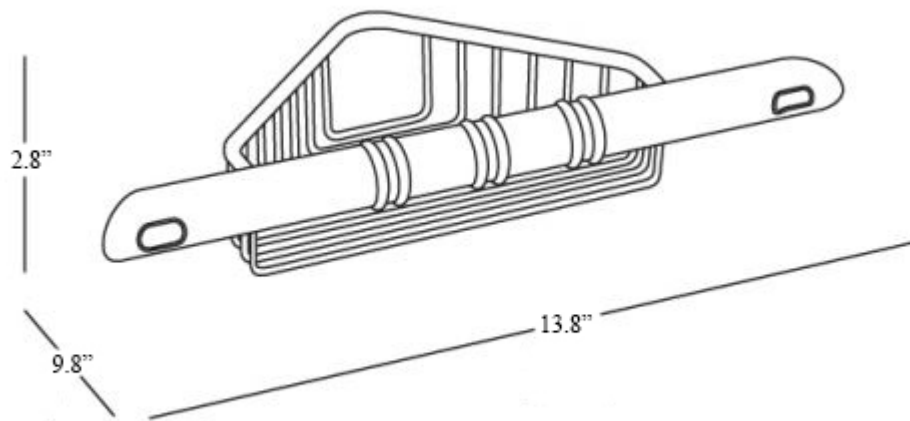

Product Specs Sheets

Collection
Basket

Model |
Basket A04620

Dimensions Metric

1 inch = 2.54 cm
1 inch = 25.4 mm

WS[®]
BATH
COLLECTIONS

1051 Lea Drive - Collegeville, PA 19426
Tel. 215 513 9400 - Fax 610 831 0215
www.ws bathcollections.com - info@ws bathcollections.com