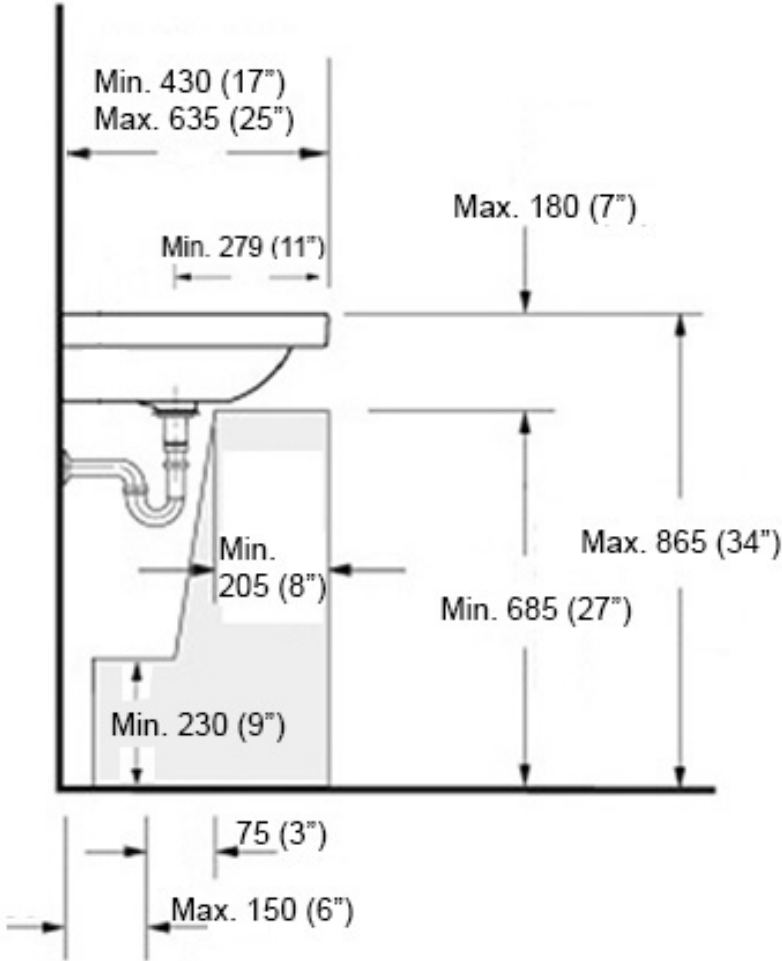

Collection
Basic

Model |
Basic 4100

Dimensions Metric

1 inch = 2.54 cm
1 inch = 25.4 mm

WS[®]
BATH
COLLECTIONS

1051 Lea Drive - Collegeville, PA 19426
Tel. 215 513 9400 - Fax 610 831 0215
www.ws bathcollections.com - info@ws bathcollections.com

Matte Black
WSBC 53991.22

MOUNTING HARDWARE

Wall-mount installation

Vessel/ countertop installation

Bolts

Silicone (*optional*)

Collection
Basic

Model |
Basic 4100

Dimensions Metric
1 inch = 2.54 cm
1 inch = 25.4 mm

WS[®]
BATH
COLLECTIONS

1051 Lea Drive - Collegeville, PA 19426
Tel. 215 513 9400 - Fax 610 831 0215
www.ws bathcollections.com - info@ws bathcollections.com

Recommended ADA Installation

Note: ADA Compliant when installed in accordance with ADA guidelines

<p>Collection Basic</p>	<p>Model Basic 4100</p>	<p>Dimensions Metric 1 inch = 2.54 cm 1 inch = 25.4 mm</p>	 <p>1051 Lea Drive - Collegeville, PA 19426 Tel. 215 513 9400 - Fax 610 831 0215 www.ws bathcollections.com - info@ws bathcollectins.com</p>
------------------------------------	--------------------------------------	--	---