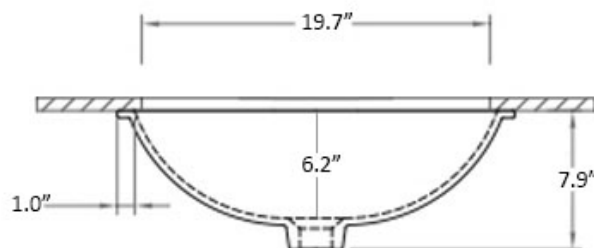

Collection Basic	Model Basic 4100	Dimensions Metric <i>1 inch = 2.54 cm</i> <i>1 inch = 25.4 mm</i>	 1051 Lea Drive - Collegeville, PA 19426 Tel. 215 513 9400 - Fax 610 831 0215 www.ws bathcollections.com - info@ws bathcollectins.com
------------------------------	------------------------------	---	---

Collection
Basic

Model |
Basic 4100

Dimensions Metric

1 inch = 2.54 cm
1 inch = 25.4 mm

WS[®]
BATH
COLLECTIONS

1051 Lea Drive - Collegeville, PA 19426
Tel. 215 513 9400 - Fax 610 831 0215
www.ws bathcollections.com - info@ws bathcollections.com