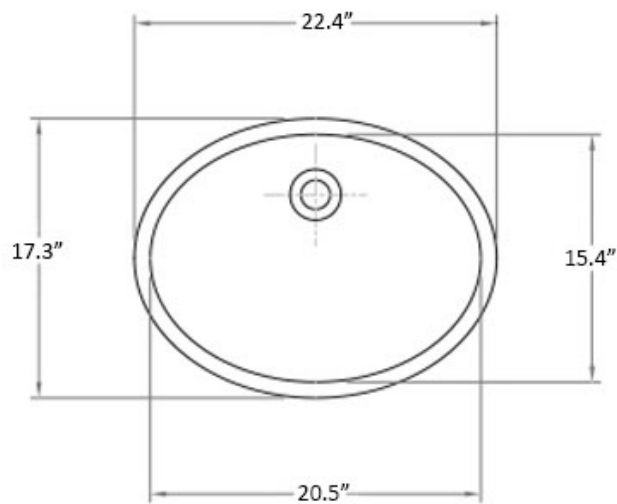

Collection Basic	Model Basic 4100	Dimensions Metric <i>1 inch = 2.54 cm</i> <i>1 inch = 25.4 mm</i>	 1051 Lea Drive - Collegeville, PA 19426 Tel. 215 513 9400 - Fax 610 831 0215 www.ws bathcollections.com - info@ws bathcollectins.com
------------------------------	------------------------------	---	---

Collection
Basic

Model |
Basic 4100

Dimensions Metric

1 inch = 2.54 cm
1 inch = 25.4 mm

WS[®]
BATH
COLLECTIONS

1051 Lea Drive - Collegeville, PA 19426
Tel. 215 513 9400 - Fax 610 831 0215
www.ws bathcollections.com - info@ws bathcollections.com

Dimensions Metric
1 inch = 2.54 cm
1 inch = 25.4 mm

WS[®]
BATH
COLLECTIONS

1051 Lea Drive - Collegeville, PA 19426
Tel. 215 513 9400 - Fax 610 831 0215
www.ws bathcollections.com - info@ws bathcollections.com