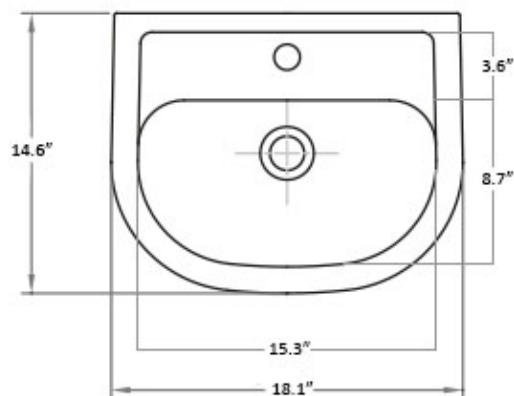

Basic 4010

Features

- Bathroom Sink
- Made of Ceramic
- Ceramic White Finish
- With Overflow
- Wall Mount Installation
- With One Faucet Hole
- Made in Europe

Related Items:

- WSBC 53991 | Push Waste Drain
- WSBC 53922 | Decorative Trap

Finishes:

 Ceramic White

SKU# | Options:

- Basic 4010 | Ceramic White

* WS Bath Collections reserves the right to revise dimensions or information on this sheet without notice

Collection Basic	Model Basic 4010	Dimensions Metric <i>1 inch = 2.54 cm</i> <i>1 inch = 25.4 mm</i>	 1051 Lea Drive - Collegeville, PA 19426 Tel. 215 513 9400 - Fax 610 831 0215 www.ws bathcollections.com - info@ws bathcollectins.com
------------------------------	------------------------------	---	---

Collection
Basic

Model |
Basic 4010

Dimensions Metric

1 inch = 2.54 cm
1 inch = 25.4 mm

WS[®]
BATH
COLLECTIONS

1051 Lea Drive - Collegeville, PA 19426
Tel. 215 513 9400 - Fax 610 831 0215
www.ws bathcollections.com - info@ws bathcollections.com

Dimensions Metric
1 inch = 2.54 cm
1 inch = 25.4 mm

WS®
BATH
COLLECTIONS

1051 Lea Drive - Collegeville, PA 19426
Tel. 215 513 9400 - Fax 610 831 0215
www.ws bathcollections.com - info@ws bathcollections.com