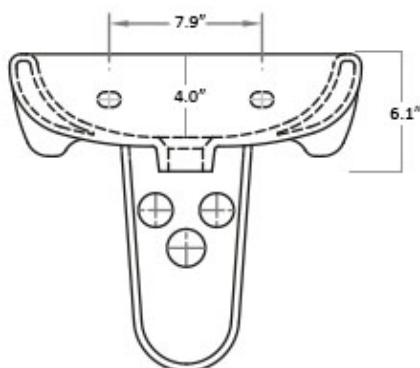

Basic 4010

Features

- Bathroom Sink
- Made of Ceramic
- Ceramic White Finish
- With Overflow
- Wall Mount Installation
- With One Faucet Hole
- Made in Europe

Related Items:

- WSBC 53991 | Push Waste Drain
- WSBC 53922 | Decorative Trap

Finishes:

 Ceramic White

SKU# | Options:

- Basic 4010 | Ceramic White

* WS Bath Collections reserves the right to revise dimensions or information on this sheet without notice

Collection Basic	Model Basic 4010	Dimensions Metric <i>1 inch = 2.54 cm</i> <i>1 inch = 25.4 mm</i>	 1051 Lea Drive - Collegeville, PA 19426 Tel. 215 513 9400 - Fax 610 831 0215 www.ws bathcollections.com - info@ws bathcollectins.com
------------------------------	------------------------------	---	---

Collection
Basic

Model |
Basic 4010

Dimensions Metric

1 inch = 2.54 cm
1 inch = 25.4 mm

WS[®]
BATH
COLLECTIONS

1051 Lea Drive - Collegeville, PA 19426
Tel. 215 513 9400 - Fax 610 831 0215
www.ws bathcollections.com - info@ws bathcollections.com

Dimensions Metric
1 inch = 2.54 cm
1 inch = 25.4 mm

WS®
BATH
COLLECTIONS

1051 Lea Drive - Collegeville, PA 19426
Tel. 215 513 9400 - Fax 610 831 0215
www.ws bathcollections.com - info@ws bathcollections.com