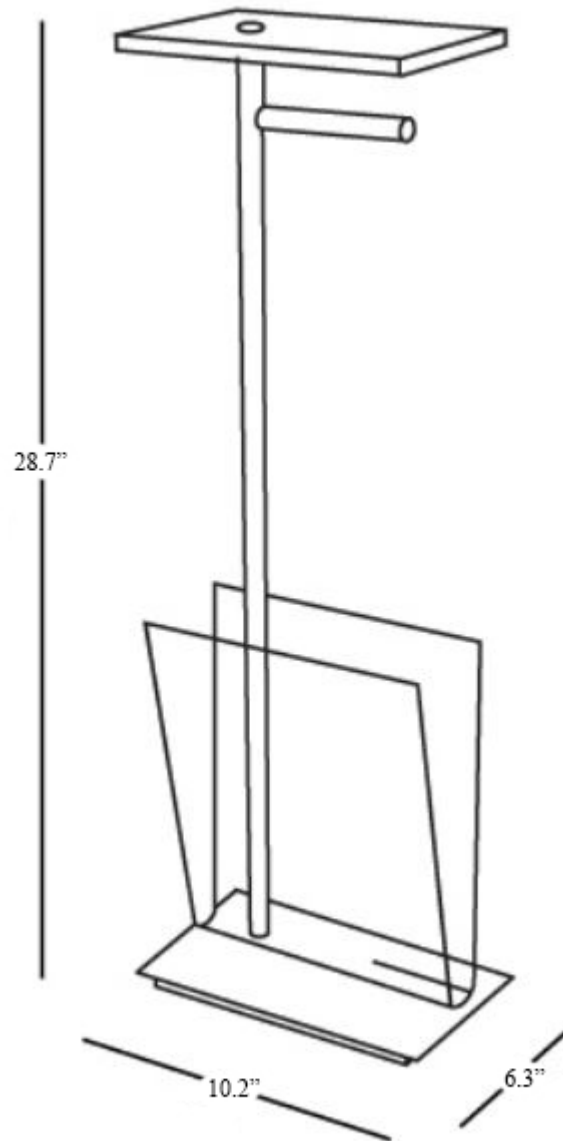

Product Specs Sheets

Collection
Avenue

Model |
Avenue A57850 DL

Dimensions Metric
1 inch = 2.54 cm
1 inch = 25.4 mm

WS[®]
BATH
COLLECTIONS

1051 Lea Drive - Collegeville, PA 19426
Tel. 215 513 9400 - Fax 610 831 0215
www.ws bathcollections.com - info@ws bathcollections.com