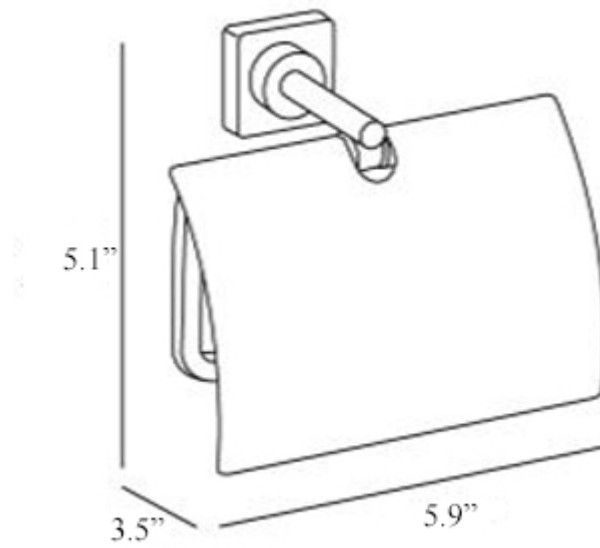

Features

- Toilet paper holder with lid
- Polished chrome
- Solid brass base

Quadro A16260

SKU# | Option:

- Quadro A16260 | Polished chrome

Finishes

 CR Polished Chrome

<p>Collection Quadro</p>	<p>Model Quadro A16260</p>	<p>Dimensions Metric <i>1 inch = 2.54 cm</i> <i>1 inch = 25.4 mm</i></p>	<p> 1051 Lea Drive - Collegeville, PA 19426 Tel. 215 513 9400 - Fax 610 831 0215 www.ws bathcollections.com - info@ws bathcollectins.com</p>
-------------------------------------	---	--	--

Product Specs Sheets

Collection
Quadro

Model |
Quadro A16280

Dimensions Metric
1 inch = 2.54 cm
1 inch = 25.4 mm

WS[®]
BATH
COLLECTIONS

1051 Lea Drive - Collegeville, PA 19426
Tel. 215 513 9400 - Fax 610 831 0215
www.ws bathcollections.com - info@ws bathcollections.com