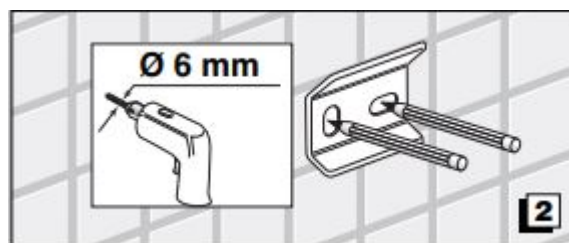

Installation Instructions

CLEANING

Quality, technological processes and materials are the features that determine the high standards of our accessories.

However, to avoid surface alterations, it is necessary to follow a few guidelines.

Clean all finishes exclusively with soap and water, and dry with a soft cloth.

Do not use coarse cloths, abrasive products, acids, ammonia products, caustic substances, bleach or solvents.

In case of contact with these substances, rinse surfaces immediately and wipe dry.

Remember that even fumes can damage metal.

Wash accessories next to the toilet bowl at regular intervals to avoid corrosion.

Collection
Quadro

Model |
Listed Above

Dimensions Metric

1 inch = 2.54 cm
1 inch = 25.4 mm

WS®
BATH
COLLECTIONS

1051 Lea Drive - Collegeville, PA 19426
Tel. 215 513 9400 - Fax 610 831 0215

www.wsbathcollections.com - info@wsbathcollections.com