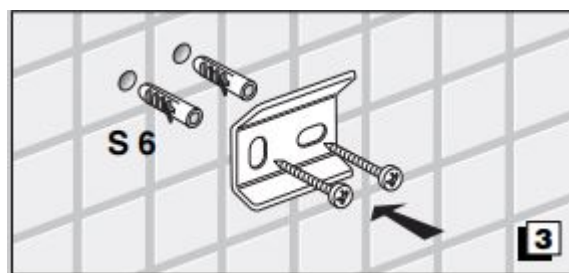

Installation Instructions

CLEANING

Quality, technological processes and materials are the features that determine the high standards of our accessories.

However, to avoid surface alterations, it is necessary to follow a few guidelines.

Clean all finishes exclusively with soap and water, and dry with a soft cloth.

Do not use coarse cloths, abrasive products, acids, ammonia products, caustic substances, bleach or solvents.

In case of contact with these substances, rinse surfaces immediately and wipe dry.

Remember that even fumes can damage metal.

Wash accessories next to the toilet bowl at regular intervals to avoid corrosion.

Collection
Quadro

Model |
Listed Above

Dimensions Metric

1 inch = 2.54 cm
1 inch = 25.4 mm

WS®
BATH
COLLECTIONS

1051 Lea Drive - Collegeville, PA 19426
Tel. 215 513 9400 - Fax 610 831 0215

www.wsbathcollections.com - info@wsbathcollections.com