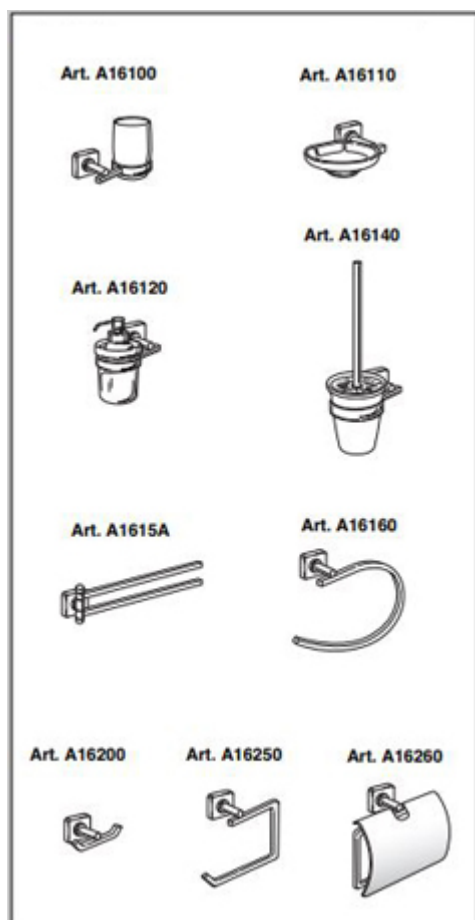

Installation Instructions

CLEANING

Quality, technological processes and materials are the features that determine the high standards of our accessories.

However, to avoid surface alterations, it is necessary to follow a few guidelines.

Clean all finishes exclusively with soap and water, and dry with a soft cloth.

Do not use coarse cloths, abrasive products, acids, ammonia products, caustic substances, bleach or solvents.

In case of contact with these substances, rinse surfaces immediately and wipe dry.

Remember that even fumes can damage metal.

Wash accessories next to the toilet bowl at regular intervals to avoid corrosion.

Collection
Quadro

Model |
Listed Above

Dimensions Metric

1 inch = 2.54 cm
1 inch = 25.4 mm

WS®
BATH
COLLECTIONS

1051 Lea Drive - Collegeville, PA 19426
Tel. 215 513 9400 - Fax 610 831 0215

www.wsbathcollections.com - info@wsbathcollections.com