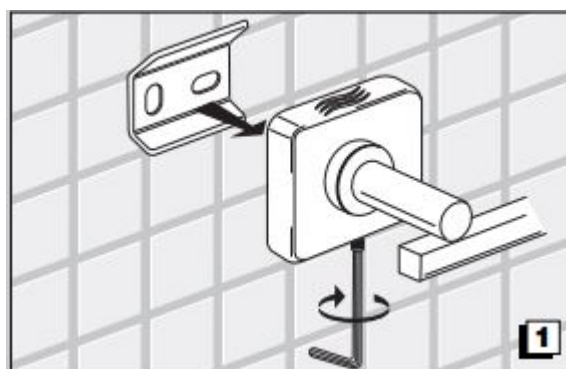

Installation Instructions

CLEANING

Quality, technological processes and materials are the features that determine the high standards of our accessories.

However, to avoid surface alterations, it is necessary to follow a few guidelines.

Clean all finishes exclusively with soap and water, and dry with a soft cloth.

Do not use coarse cloths, abrasive products, acids, ammonia products, caustic substances, bleach or solvents.

In case of contact with these substances, rinse surfaces immediately and wipe dry.

Remember that even fumes can damage metal.

Wash accessories next to the toilet bowl at regular intervals to avoid corrosion.

Collection
Quadro

Model |
Listed Above

Dimensions Metric

1 inch = 2.54 cm
1 inch = 25.4 mm

WS®
BATH
COLLECTIONS

1051 Lea Drive - Collegeville, PA 19426
Tel. 215 513 9400 - Fax 610 831 0215

www.wsbathcollections.com - info@wsbathcollections.com