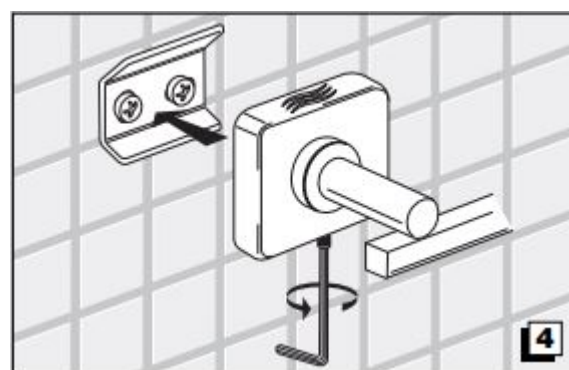

Installation Instructions

CLEANING

Quality, technological processes and materials are the features that determine the high standards of our accessories.

However, to avoid surface alterations, it is necessary to follow a few guidelines.

Clean all finishes exclusively with soap and water, and dry with a soft cloth.

Do not use coarse cloths, abrasive products, acids, ammonia products, caustic substances, bleach or solvents.

In case of contact with these substances, rinse surfaces immediately and wipe dry.

Remember that even fumes can damage metal.

Wash accessories next to the toilet bowl at regular intervals to avoid corrosion.

Collection
Quadro

Model |
Listed Above

Dimensions Metric

1 inch = 2.54 cm
1 inch = 25.4 mm

WS®
BATH
COLLECTIONS

1051 Lea Drive - Collegeville, PA 19426
Tel. 215 513 9400 - Fax 610 831 0215

www.wsbathcollections.com - info@wsbathcollections.com