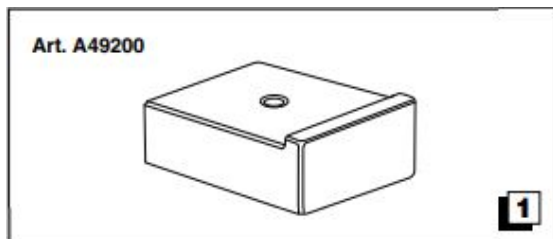

Installation Instructions

CLEANING

Quality, technological processes and materials are the features that determine the high standards of our accessories.

However, to avoid surface alterations, it is necessary to follow a few guidelines.

Clean all finishes exclusively with soap and water, and dry with a soft cloth.

Do not use coarse cloths, abrasive products, acids, ammonia products, caustic substances, bleach or solvents.

In case of contact with these substances, rinse surfaces immediately and wipe dry.

Remember that even fumes can damage metal.

Wash accessories next to the toilet bowl at regular intervals to avoid corrosion.

Collection
New Europe

Model |
New Europe A49200

Dimensions Metric

1 inch = 2.54 cm
1 inch = 25.4 mm

WS®
BATH
COLLECTIONS

1051 Lea Drive - Collegeville, PA 19426
Tel. 215 513 9400 - Fax 610 831 0215

www.ws bathcollections.com - info@ws bathcollections.com