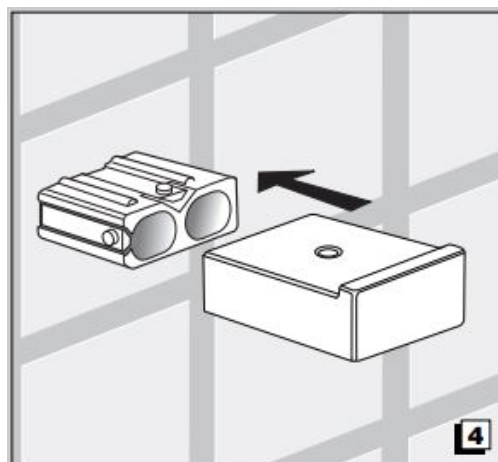

Installation Instructions

CLEANING

Quality, technological processes and materials are the features that determine the high standards of our accessories.

However, to avoid surface alterations, it is necessary to follow a few guidelines.

Clean all finishes exclusively with soap and water, and dry with a soft cloth.

Do not use coarse cloths, abrasive products, acids, ammonia products, caustic substances, bleach or solvents.

In case of contact with these substances, rinse surfaces immediately and wipe dry.

Remember that even fumes can damage metal.

Wash accessories next to the toilet bowl at regular intervals to avoid corrosion.

Collection
New Europe

Model |
New Europe A49200

Dimensions Metric

1 inch = 2.54 cm
1 inch = 25.4 mm

WS®
BATH
COLLECTIONS

1051 Lea Drive - Collegeville, PA 19426
Tel. 215 513 9400 - Fax 610 831 0215

www.ws bathcollections.com - info@ws bathcollections.com