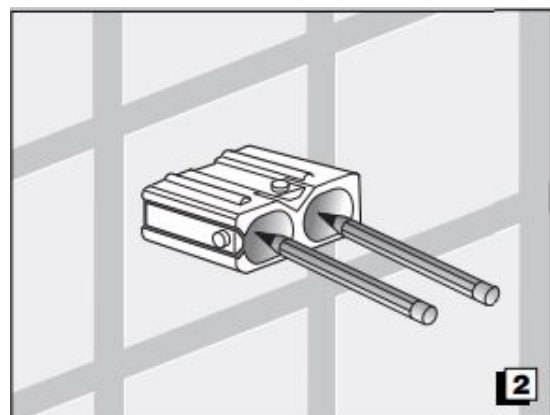

Installation Instructions

CLEANING

Quality, technological processes and materials are the features that determine the high standards of our accessories.

However, to avoid surface alterations, it is necessary to follow a few guidelines.

Clean all finishes exclusively with soap and water, and dry with a soft cloth.

Do not use coarse cloths, abrasive products, acids, ammonia products, caustic substances, bleach or solvents.

In case of contact with these substances, rinse surfaces immediately and wipe dry.

Remember that even fumes can damage metal.

Wash accessories next to the toilet bowl at regular intervals to avoid corrosion.

Collection
New Europe

Model |
New Europe A49200

Dimensions Metric

1 inch = 2.54 cm
1 inch = 25.4 mm

WS®
BATH
COLLECTIONS

1051 Lea Drive - Collegeville, PA 19426
Tel. 215 513 9400 - Fax 610 831 0215

www.ws bathcollections.com - info@ws bathcollections.com