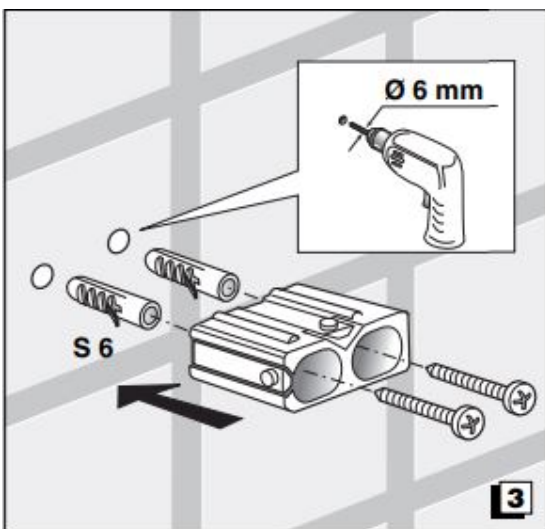

Installation Instructions

CLEANING

Quality, technological processes and materials are the features that determine the high standards of our accessories.

However, to avoid surface alterations, it is necessary to follow a few guidelines.

Clean all finishes exclusively with soap and water, and dry with a soft cloth.

Do not use coarse cloths, abrasive products, acids, ammonia products, caustic substances, bleach or solvents.

In case of contact with these substances, rinse surfaces immediately and wipe dry.

Remember that even fumes can damage metal.

Wash accessories next to the toilet bowl at regular intervals to avoid corrosion.

Collection
New Europe

Model |
New Europe A49200

Dimensions Metric

1 inch = 2.54 cm
1 inch = 25.4 mm

WS®
BATH
COLLECTIONS

1051 Lea Drive - Collegeville, PA 19426
Tel. 215 513 9400 - Fax 610 831 0215

www.ws bathcollections.com - info@ws bathcollections.com