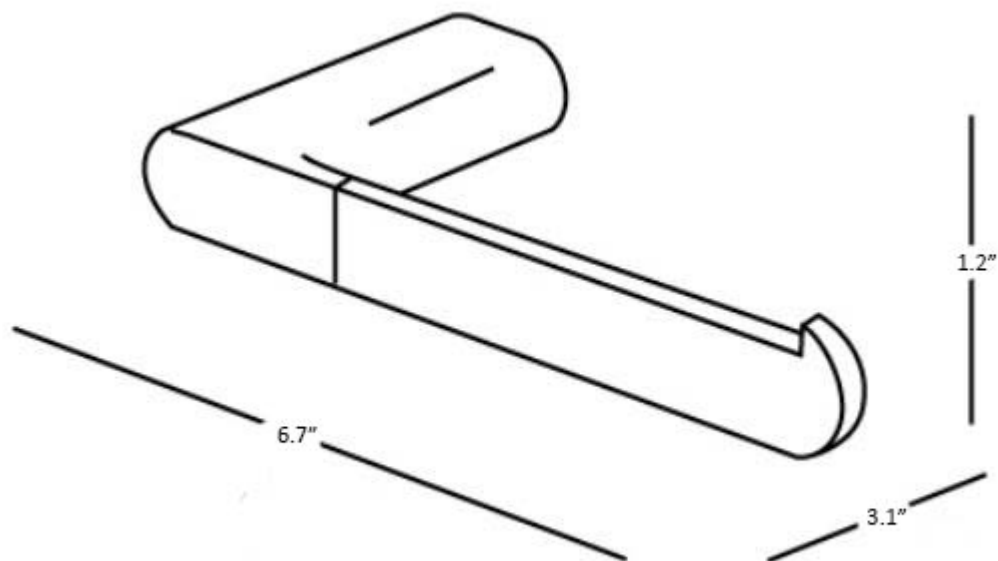

Features

- Toilet paper holder
- Available in 4 finishes
- Solid brass base
- Click Installation: Allows for Easy Wall Mount Installation and Removal
- Includes Mounting Hardware

Mito A2025B

SKU# | Option:

<p>Collection Mito</p>	<p>Model Mito A2025B</p>	<p>Dimensions Metric <i>1 inch = 2.54 cm</i> <i>1 inch = 25.4 mm</i></p>	 <p>1051 Lea Drive - Collegeville, PA 19426 Tel. 215 513 9400 - Fax 610 831 0215 www.ws bathcollections.com - info@ws bathcollectins.com</p>
-----------------------------------	---------------------------------------	--	---

Product Specs Sheets

TECHNOLOGIES

click

Collection
Mito

Model |
Mito A2025B

Dimensions Metric

1 inch = 2.54 cm
1 inch = 25.4 mm

WS[®]
BATH
COLLECTIONS