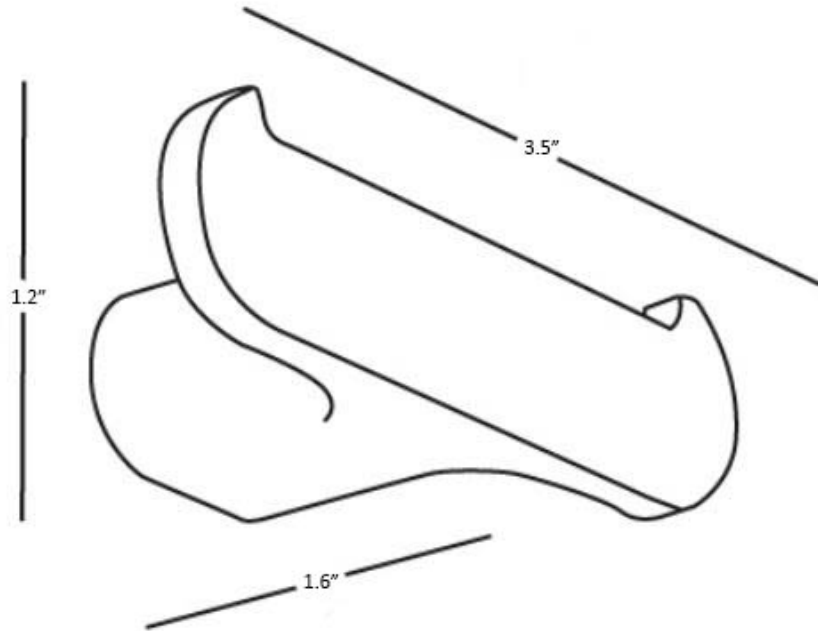

Features

- Double Bathroom Hook
- Available in 4 finishes
- Solid brass base
- Click Installation: Allows for Easy Wall Mount Installation and Removal
- Includes Mounting Hardware

Mito A2020B

SKU# | Option:

Collection
Mito

Model |
Mito A2020B

Dimensions Metric
1 inch = 2.54 cm
1 inch = 25.4 mm

1051 Lea Drive - Collegeville, PA 19426
Tel. 215 513 9400 - Fax 610 831 0215
www.ws bathcollections.com - info@ws bathcollectins.com

Product Specs Sheets

TECHNOLOGIES

click

Collection
Mito

Model |
Mito A2020B

Dimensions Metric

1 inch = 2.54 cm
1 inch = 25.4 mm

WS[®]
BATH
COLLECTIONS