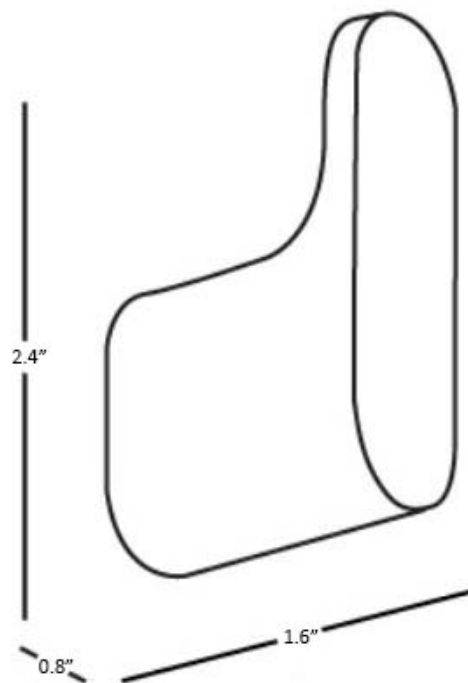

Features

- Bathroom Hook
- Available in 4 finishes
- Solid brass base
- Click Installation: Allows for Easy Wall Mount Installation and Removal
- Includes Mounting Hardware

Mito A2020A

SKU# | Option:

- Mito A2020A AC | Brushed nickel
- Mito A2020A CR | Polished chrome
- Mito A2020A NV | Black Soft Touch
- Mito A2020A BW | White Soft Touch

Finishes

-  AC Brushed Nickel
-  CR Polished Chrome
-  NV Black Soft Touch
-  BW White Soft Touch

|                                   |                                       |  |   |
|-----------------------------------|---------------------------------------|--|---|
| <p><b>Collection</b><br/>Mito</p> | <p><b>Model  </b><br/>Mito A2020A</p> | <p>Dimensions Metric<br/> <i>1 inch = 2.54 cm</i><br/> <i>1 inch = 25.4 mm</i></p> |  <p>1051 Lea Drive - Collegeville, PA 19426<br/>         Tel. 215 513 9400 - Fax 610 831 0215<br/> <a href="http://www.ws bathcollections.com">www.ws bathcollections.com</a> - <a href="mailto:info@ws bathcollectins.com">info@ws bathcollectins.com</a></p> |
|-----------------------------------|---------------------------------------|--|---|

## TECHNOLOGIES

click

Collection  
Mito

Model |  
Mito A2020A

Dimensions Metric

*1 inch = 2.54 cm*  
*1 inch = 25.4 mm*

**WS**<sup>®</sup>  
**BATH**  
**COLLECTIONS**

1051 Lea Drive - Collegeville, PA 19426  
Tel. 215 513 9400 - Fax 610 831 0215  
[www.ws bathcollections.com](http://www.ws bathcollections.com) - [info@ws bathcollections.com](mailto:info@ws bathcollections.com)