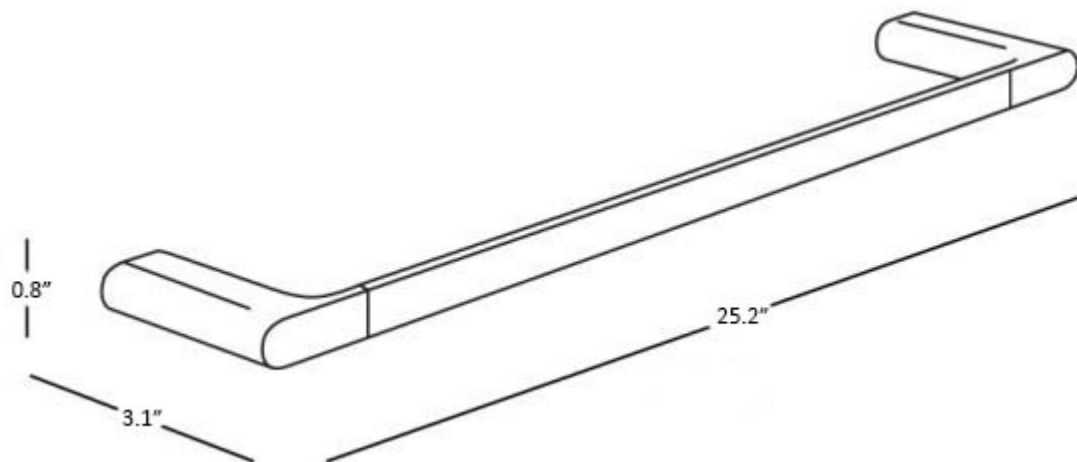

Features

- Towel Bar
- Available in 4 finishes
- Solid brass base
- Click Installation: Allows for Easy Wall Mount Installation and Removal
- Includes Mounting Hardware

Mito A2018C

SKU# | Option:

- Mito A2018C AC | Brushed nickel
- Mito A2018C CR | Polished chrome
- Mito A2018C CU | Chrome / Black soft touch
- Mito A2018C CW | Chrome / White soft touch

Finishes

-  AC Brushed Nickel
-  CR Polished Chrome
-  CU Chrome / Black Soft Touch
-  CW Chrome / White Soft Touch

<p>Collection Mito</p>	<p>Model Mito A2018C</p>	<p>Dimensions Metric <i>1 inch = 2.54 cm</i> <i>1 inch = 25.4 mm</i></p>	 <p>1051 Lea Drive - Collegeville, PA 19426 Tel. 215 513 9400 - Fax 610 831 0215 www.ws bathcollections.com - info@ws bathcollectins.com</p>
-----------------------------------	---------------------------------------	--	---

Product Specs Sheets

TECHNOLOGIES

click

Collection
Mito

Model |
Mito A2018C

Dimensions Metric

1 inch = 2.54 cm
1 inch = 25.4 mm

WS[®]
BATH
COLLECTIONS