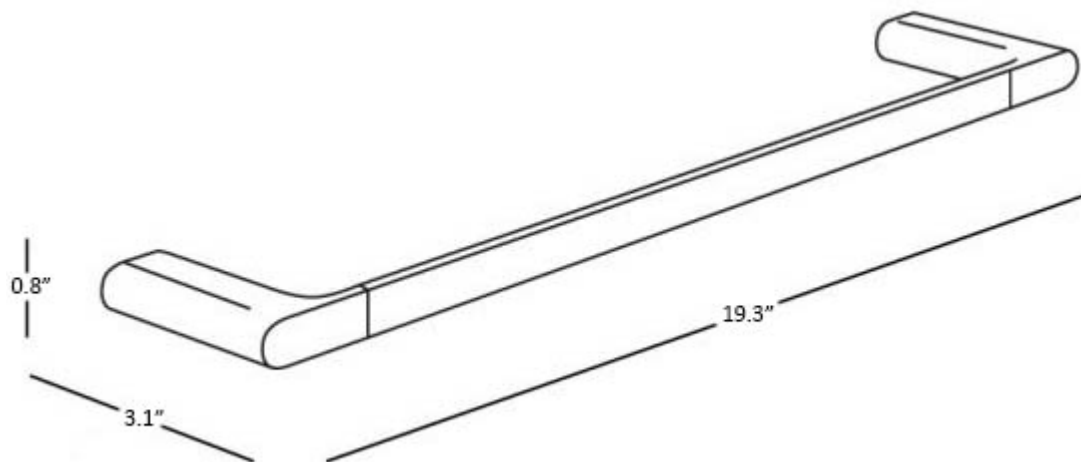

Features

- Towel Bar
- Available in 4 finishes
- Solid brass base
- Click Installation: Allows for Easy Wall Mount Installation and Removal
- Includes Mounting Hardware

Mito A2018B

SKU# | Option:

- Mito A2018B AC | Brushed nickel
- Mito A2018B CR | Polished chrome
- Mito A2018B CU | Chrome / Black soft touch
- Mito A2018B CW | Chrome / White soft touch

Finishes

-  AC Brushed Nickel
-  CR Polished Chrome
-  CU Chrome / Black Soft Touch
-  CW Chrome / White Soft Touch

<p>Collection Mito</p>	<p>Model Mito A2018B</p>	<p>Dimensions Metric <i>1 inch = 2.54 cm</i> <i>1 inch = 25.4 mm</i></p>	 <p>1051 Lea Drive - Collegeville, PA 19426 Tel. 215 513 9400 - Fax 610 831 0215 www.ws bathcollections.com - info@ws bathcollectins.com</p>
-----------------------------------	---------------------------------------	------------------------------------------------------------------------------------	-----------------------------------------------------------------------------------------------------------------------------------------------------------------------------------------------------------------------------------------------------------------------------------------------------------------------------------------------------

Product Specs Sheets

TECHNOLOGIES

click

Collection
Mito

Model |
Mito A2018B

Dimensions Metric

1 inch = 2.54 cm
1 inch = 25.4 mm

WS[®]
BATH
COLLECTIONS