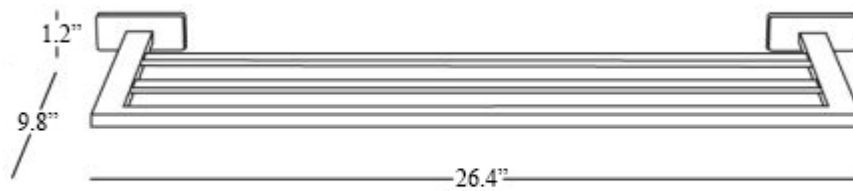

Features

- Double towel bar
- Polished chrome
- Solid brass base

Lea A19680

SKU# | Option:

- Lea A19680 | Polished chrome

Finishes

<p>Collection Lea</p>	<p>Model Lea A19680</p>	<p>Dimensions Metric <i>1 inch = 2.54 cm</i> <i>1 inch = 25.4 mm</i></p>	 <p>1051 Lea Drive - Collegeville, PA 19426 Tel. 215 513 9400 - Fax 610 831 0215 www.ws bathcollections.com - info@ws bathcollectins.com</p>
----------------------------------	--------------------------------------	--	---

Product Specs Sheets

Collection
Lea

Model |
Lea A19680

Dimensions Metric

1 inch = 2.54 cm
1 inch = 25.4 mm

WS[®]
BATH
COLLECTIONS

1051 Lea Drive - Collegeville, PA 19426
Tel. 215 513 9400 - Fax 610 831 0215