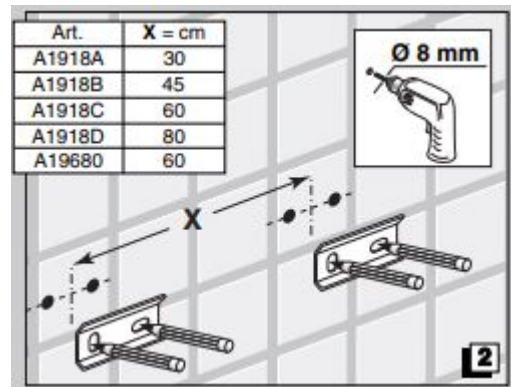

Installation Instructions

CLEANING

Quality, technological processes and materials are the features that determine the high standards of our accessories.

However, to avoid surface alterations, it is necessary to follow a few guidelines.

Clean all finishes exclusively with soap and water, and dry with a soft cloth.

Do not use coarse cloths, abrasive products, acids, ammonia products, caustic substances, bleach or solvents.

In case of contact with these substances, rinse surfaces immediately and wipe dry.

Remember that even fumes can damage metal.

Wash accessories next to the toilet bowl at regular intervals to avoid corrosion.

Collection
Lea

Model |
Lea A1918
Lea A19680

Dimensions Metric
1 inch = 2.54 cm
1 inch = 25.4 mm

WS®
BATH
COLLECTIONS

1051 Lea Drive - Colleagueville, PA 19426
Tel. 215 513 9400 - Fax 610 831 0215

www.ws bathcollections.com - info@ws bathcollections.com