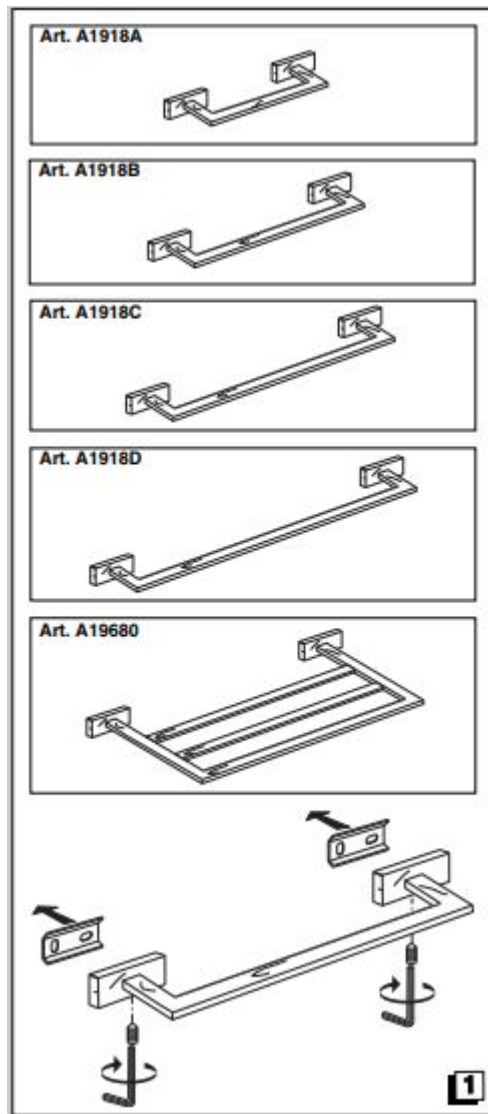

# Installation Instructions

Remember that even fumes can damage metal.

Wash accessories next to the toilet bowl at regular intervals to avoid corrosion.

Collection  
Lea

Model |  
Lea A1918  
Lea A19680

Dimensions Metric  
*1 inch = 2.54 cm*  
*1 inch = 25.4 mm*