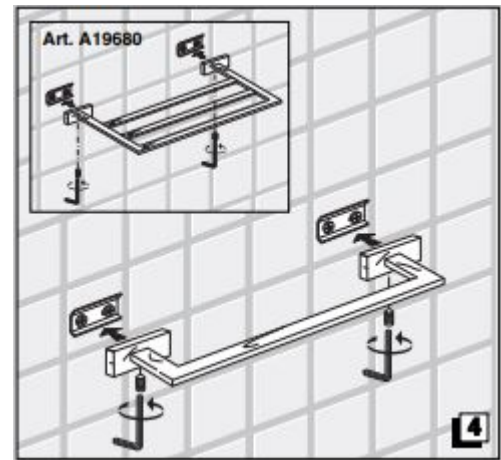

Installation Instructions

CLEANING

Quality, technological processes and materials are the features that determine the high standards of our accessories.

However, to avoid surface alterations, it is necessary to follow a few guidelines.

Clean all finishes exclusively with soap and water, and dry with a soft cloth.

Do not use coarse cloths, abrasive products, acids, ammonia products, caustic substances, bleach or solvents.

In case of contact with these substances, rinse surfaces immediately and wipe dry.

Remember that even fumes can damage metal.

Wash accessories next to the toilet bowl at regular intervals to avoid corrosion.

Collection
Lea

Model |
Lea A1918
Lea A19680

Dimensions Metric
1 inch = 2.54 cm
1 inch = 25.4 mm

WS®
BATH
COLLECTIONS

1051 Lea Drive - Colleagueville, PA 19426
Tel. 215 513 9400 - Fax 610 831 0215

www.ws bathcollections.com - info@ws bathcollections.com