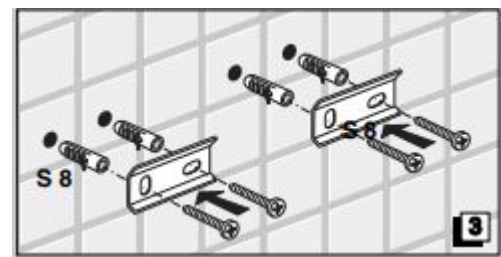

Installation Instructions

CLEANING

Quality, technological processes and materials are the features that determine the high standards of our accessories.

However, to avoid surface alterations, it is necessary to follow a few guidelines.

Clean all finishes exclusively with soap and water, and dry with a soft cloth.

Do not use coarse cloths, abrasive products, acids, ammonia products, caustic substances, bleach or solvents.

In case of contact with these substances, rinse surfaces immediately and wipe dry.

Remember that even fumes can damage metal.

Wash accessories next to the toilet bowl at regular intervals to avoid corrosion.

Collection
Lea

Model |
Lea A1918
Lea A19680

Dimensions Metric
1 inch = 2.54 cm
1 inch = 25.4 mm

WS®
BATH
COLLECTIONS

1051 Lea Drive - Colleagueville, PA 19426
Tel. 215 513 9400 - Fax 610 831 0215

www.ws bathcollections.com - info@ws bathcollections.com