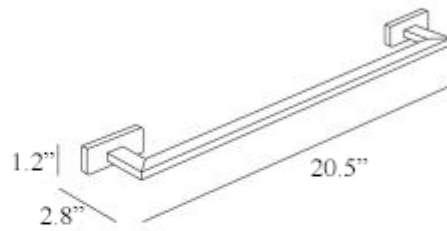

Features

- Towel bar
- Polished chrome
- Solid brass base

Lea A1918

SKU# | Option:

- Lea A1918A | 14.6" L x 2.8" W x 1.2" H
- Lea A1918B | 20.5" L x 2.8" W x 1.2" H
- Lea A1918C | 26.4" L x 2.8" W x 1.2" H
- Lea A1918D | 34.3" L x 2.8" W x 1.2" H

Finishes

<p>Collection Lea</p>	<p>Model Lea A1918A Lea A1918B Lea A1918C Lea A1918D</p>	<p>Dimensions Metric <i>1 inch = 2.54 cm</i> <i>1 inch = 25.4 mm</i></p>	 <p>1051 Lea Drive - Collegeville, PA 19426 Tel. 215 513 9400 - Fax 610 831 0215 www.ws bathcollections.com - info@ws bathcollectins.com</p>
----------------------------------	---	--	---

Product Specs Sheets

A1918A
Towel Bar
Center Distance: 11.8 in.

A1918B
Towel Bar
Center Distance: 17.7 in.

A1918C
Towel Bar
Center Distance: 23.6 in.

A1918D
Towel Bar
Center Distance: 31.5 in.

Collection
Lea

Model |
Lea A1918C
Ngc'C3; 3: D"
Ngc'C3; 3: E
Ngc'C3; 3: F"

Dimensions Metric
1 inch = 2.54 cm
1 inch = 25.4 mm

WS[®]
BATH
COLLECTIONS

1051 Lea Drive - Collegeville, PA 19426
Tel. 215 513 9400 - Fax 610 831 0215
www.ws bathcollections.com - info@ws bathcollections.com