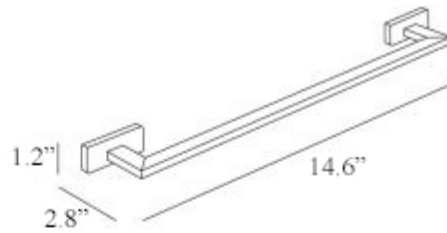

Features

- Towel bar
- Polished chrome
- Solid brass base

Lea A1918

SKU# | Option:

- Lea A1918A | 14.6" L x 2.8" W x 1.2" H
- Lea A1918B | 20.5" L x 2.8" W x 1.2" H
- Lea A1918C | 26.4" L x 2.8" W x 1.2" H
- Lea A1918D | 34.3" L x 2.8" W x 1.2" H

Finishes

<p>Collection Lea</p>	<p>Model Lea A1918A Lea A1918B Lea A1918C Lea A1918D</p>	<p>Dimensions Metric <i>1 inch = 2.54 cm</i> <i>1 inch = 25.4 mm</i></p>	 <p>1051 Lea Drive - Collegeville, PA 19426 Tel. 215 513 9400 - Fax 610 831 0215 www.ws bathcollections.com - info@ws bathcollectins.com</p>
----------------------------------	---	--	---

Product Specs Sheets

A1918A
Towel Bar
Center Distance: 11.8 in.

A1918B
Towel Bar
Center Distance: 17.7 in.

A1918C
Towel Bar
Center Distance: 23.6 in.

A1918D
Towel Bar
Center Distance: 31.5 in.

Collection
Lea

Model |
Lea A1918C
Ngc'C3; 3: D"
Ngc'C3; 3: E
Ngc'C3; 3: F"

Dimensions Metric
1 inch = 2.54 cm
1 inch = 25.4 mm

WS[®]
BATH
COLLECTIONS

1051 Lea Drive - Collegeville, PA 19426
Tel. 215 513 9400 - Fax 610 831 0215
www.ws bathcollections.com - info@ws bathcollections.com