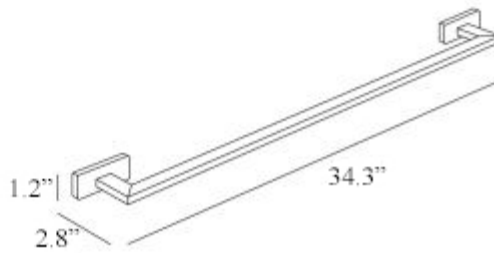

Features

- Towel bar
- Polished chrome
- Solid brass base

Lea A1918

SKU# | Option:

- Lea A1918A | 14.6" L x 2.8" W x 1.2" H
- Lea A1918B | 20.5" L x 2.8" W x 1.2" H
- Lea A1918C | 26.4" L x 2.8" W x 1.2" H
- Lea A1918D | 34.3" L x 2.8" W x 1.2" H

Finishes

<p>Collection Lea</p>	<p>Model Lea A1918A Lea A1918B Lea A1918C Lea A1918D</p>	<p>Dimensions Metric <i>1 inch = 2.54 cm</i> <i>1 inch = 25.4 mm</i></p>	 <p>1051 Lea Drive - Collegeville, PA 19426 Tel. 215 513 9400 - Fax 610 831 0215 www.ws bathcollections.com - info@ws bathcollectins.com</p>
----------------------------------	---	--	---

Product Specs Sheets

A1918A
Towel Bar
Center Distance: 11.8 in.

A1918B
Towel Bar
Center Distance: 17.7 in.

A1918C
Towel Bar
Center Distance: 23.6 in.

A1918D
Towel Bar
Center Distance: 31.5 in.

Collection
Lea

Model |
Lea A1918C
Ngc'C3; 3: D"
Ngc'C3; 3: E
Ngc'C3; 3: F"

Dimensions Metric
1 inch = 2.54 cm
1 inch = 25.4 mm

WS[®]
BATH
COLLECTIONS

1051 Lea Drive - Collegeville, PA 19426
Tel. 215 513 9400 - Fax 610 831 0215
www.ws bathcollections.com - info@ws bathcollections.com