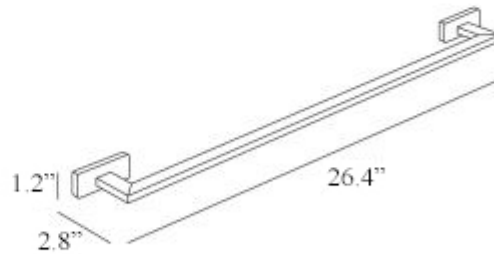

Features

- Towel bar
- Polished chrome
- Solid brass base

Lea A1918

SKU# | Option:

- Lea A1918A | 14.6" L x 2.8" W x 1.2" H
- Lea A1918B | 20.5" L x 2.8" W x 1.2" H
- Lea A1918C | 26.4" L x 2.8" W x 1.2" H
- Lea A1918D | 34.3" L x 2.8" W x 1.2" H

Finishes

<p>Collection Lea</p>	<p>Model Lea A1918A Lea A1918B Lea A1918C Lea A1918D</p>	<p>Dimensions Metric <i>1 inch = 2.54 cm</i> <i>1 inch = 25.4 mm</i></p>	 <p>1051 Lea Drive - Collegeville, PA 19426 Tel. 215 513 9400 - Fax 610 831 0215 www.ws bathcollections.com - info@ws bathcollectins.com</p>
----------------------------------	---	--	---

Product Specs Sheets

A1918A
Towel Bar
Center Distance: 11.8 in.

A1918B
Towel Bar
Center Distance: 17.7 in.

A1918C
Towel Bar
Center Distance: 23.6 in.

A1918D
Towel Bar
Center Distance: 31.5 in.

Collection
Lea

Model |
Lea A1918C
Ngc'C3; 3: D"
Ngc'C3; 3: E
Ngc'C3; 3: F"

Dimensions Metric
1 inch = 2.54 cm
1 inch = 25.4 mm

WS[®]
BATH
COLLECTIONS

1051 Lea Drive - Collegeville, PA 19426
Tel. 215 513 9400 - Fax 610 831 0215
www.ws bathcollections.com - info@ws bathcollections.com