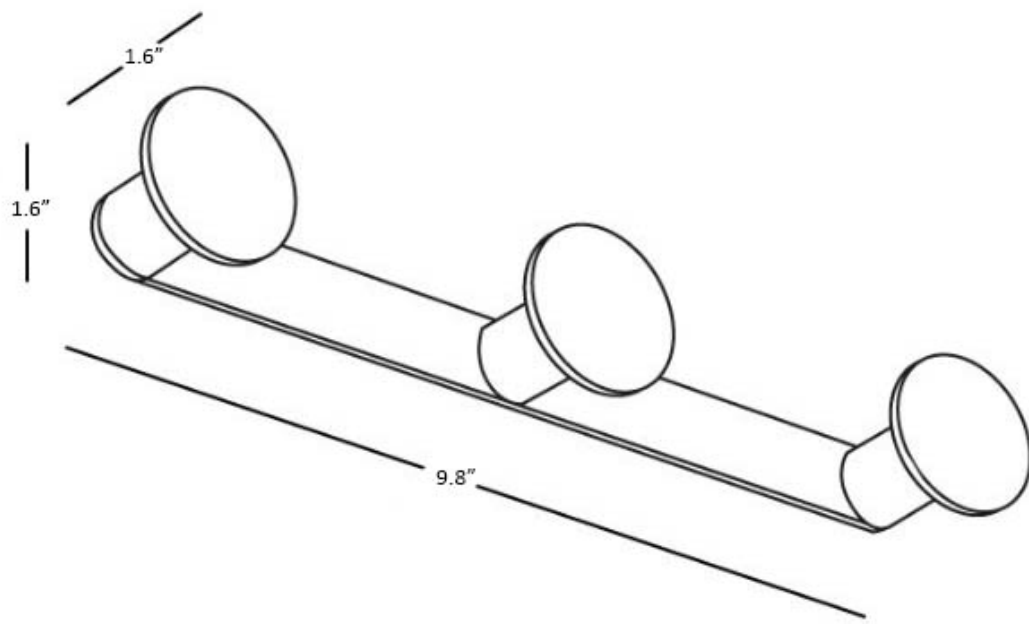

**Features**

- Triple bathroom hook
- Polished chrome
- Solid brass base
- Click Installation: Allows for easy wall mount installation and removal
- Includes Mounting Hardware

**Hotellerie AV120C**

**SKU# | Option:**

- Hotellerie AV120C | Polished chrome

**Finishes**

<p><b>Collection</b> Hotellerie</p>	<p><b>Model  </b> Hotellerie AV120C</p>	<p>Dimensions Metric  <i>1 inch = 2.54 cm</i>  <i>1 inch = 25.4 mm</i></p>	 <p>1051 Lea Drive - Collegeville, PA 19426          Tel. 215 513 9400 - Fax 610 831 0215  <a href="http://www.ws bathcollections.com">www.ws bathcollections.com</a> - <a href="mailto:info@ws bathcollectins.com">info@ws bathcollectins.com</a></p>
---	---	--	---

## TECHNOLOGIES

click

Collection  
Hotellerie

Model |  
Hotellerie AV120C

Dimensions Metric

*1 inch = 2.54 cm*  
*1 inch = 25.4 mm*

**WS**<sup>®</sup>  
**BATH**  
**COLLECTIONS**

1051 Lea Drive - Collegeville, PA 19426  
Tel. 215 513 9400 - Fax 610 831 0215  
[www.ws bathcollections.com](http://www.ws bathcollections.com) - [info@ws bathcollections.com](mailto:info@ws bathcollections.com)