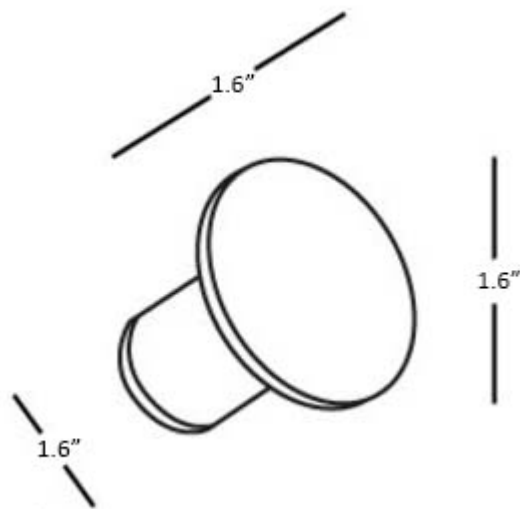

Product Specs Sheets

TECHNOLOGIES

click

Collection
Hotellerie

Model |
Hotellerie AV120A

Dimensions Metric

1 inch = 2.54 cm
1 inch = 25.4 mm

WS®
BATH
COLLECTIONS

1051 Lea Drive - Collegeville, PA 19426
Tel. 215 513 9400 - Fax 610 831 0215

www.ws bathcollections.com - info@ws bathcollections.com