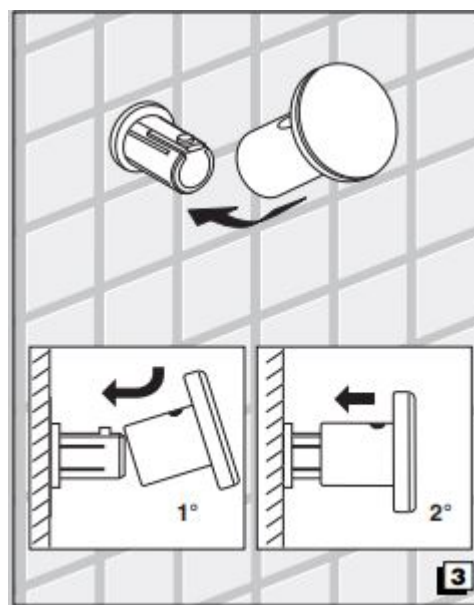

# Installation Instructions

Remember that even fumes can damage metal.

Wash accessories next to the toilet bowl at regular intervals to avoid corrosion.

Collection  
Hotellerie

Model |  
Hotellerie AV120A

Dimensions Metric

1 inch = 2.54 cm  
1 inch = 25.4 mm