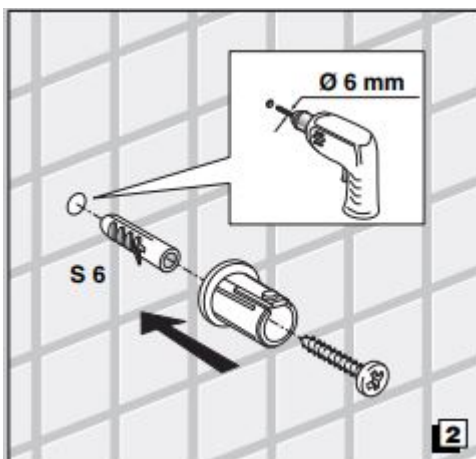

Installation Instructions

CLEANING

Quality, technological processes and materials are the features that determine the high standards of our accessories.

However, to avoid surface alterations, it is necessary to follow a few guidelines.

Clean all finishes exclusively with soap and water, and dry with a soft cloth.

Do not use coarse cloths, abrasive products, acids, ammonia products, caustic substances, bleach or solvents.

In case of contact with these substances, rinse surfaces immediately and wipe dry.

Remember that even fumes can damage metal.

Wash accessories next to the toilet bowl at regular intervals to avoid corrosion.

Collection
Hotellerie

Model |
Hotellerie AV120A

Dimensions Metric

1 inch = 2.54 cm
1 inch = 25.4 mm

WS®
BATH
COLLECTIONS

1051 Lea Drive - Collegeville, PA 19426
Tel. 215 513 9400 - Fax 610 831 0215

www.ws bathcollections.com - info@ws bathcollections.com