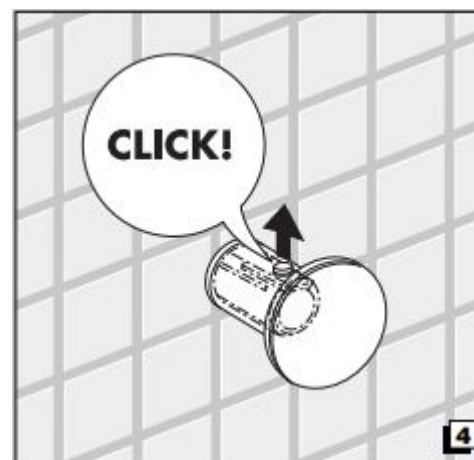

Installation Instructions

CLEANING

Quality, technological processes and materials are the features that determine the high standards of our accessories.

However, to avoid surface alterations, it is necessary to follow a few guidelines.

Clean all finishes exclusively with soap and water, and dry with a soft cloth.

Do not use coarse cloths, abrasive products, acids, ammonia products, caustic substances, bleach or solvents.

In case of contact with these substances, rinse surfaces immediately and wipe dry.

Remember that even fumes can damage metal.

Wash accessories next to the toilet bowl at regular intervals to avoid corrosion.

Collection
Hotellerie

Model |
Hotellerie AV120A

Dimensions Metric

1 inch = 2.54 cm
1 inch = 25.4 mm

WS®
BATH
COLLECTIONS

1051 Lea Drive - Collegeville, PA 19426
Tel. 215 513 9400 - Fax 610 831 0215

www.ws bathcollections.com - info@ws bathcollections.com