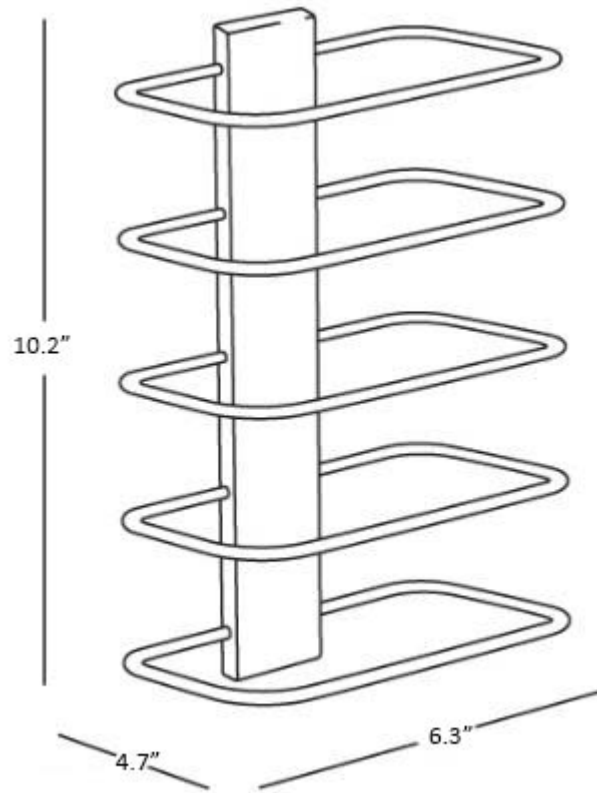

Features

- Towel rack
- Polished chrome
- Solid brass base

Hotellerie A0467N

SKU# | Option:

- Hotellerie A0467N | Polished chrome

Finishes

 CR Polished Chrome

<p>Collection Hotellerie</p>	<p>Model Hotellerie A0467N</p>	<p>Dimensions Metric <i>1 inch = 2.54 cm</i> <i>1 inch = 25.4 mm</i></p>	<p> 1051 Lea Drive - Collegeville, PA 19426 Tel. 215 513 9400 - Fax 610 831 0215 www.ws bathcollections.com - info@ws bathcollectins.com</p>
---	---	--	--

Product Specs Sheets

Collection
Hotellerie

Model |
Hotellerie A0467N

Dimensions Metric

1 inch = 2.54 cm
1 inch = 25.4 mm

WS[®]
BATH
COLLECTIONS

1051 Lea Drive - Collegeville, PA 19426
Tel. 215 513 9400 - Fax 610 831 0215