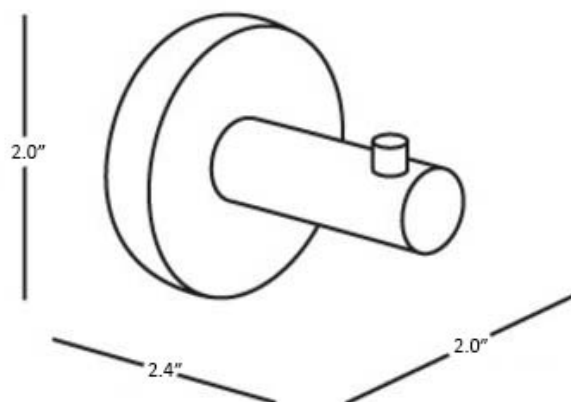

Product Specs Sheets

TECHNOLOGIES

Collection
Gealuna

Model |
Gealuna A1020A

Dimensions Metric

1 inch = 2.54 cm
1 inch = 25.4 mm

WS®
BATH
COLLECTIONS

1051 Lea Drive - Collegeville, PA 19426
Tel. 215 513 9400 - Fax 610 831 0215
www.ws bathcollections.com - info@ws bathcollections.com