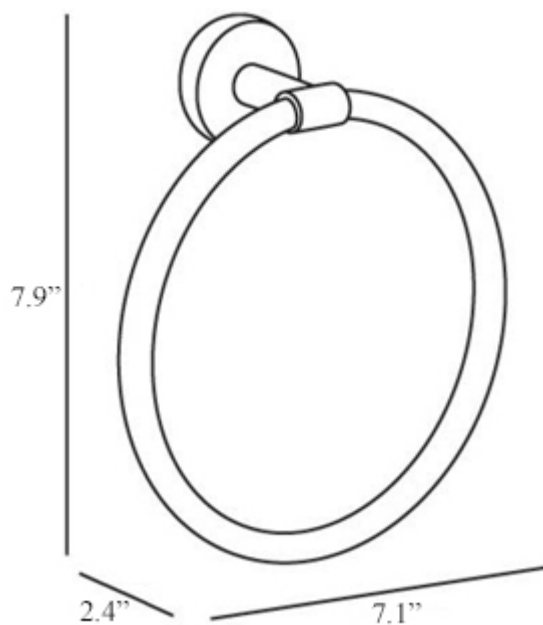

Features

- Towel ring
- Polished chrome
- Solid brass base
- Available in Screw or Glue Installation
- Glue Installation (No Screws Required)

Gealuna A10160

SKU# | Option:

- Gealuna A10160 | Polished chrome

Finishes

 CR Polished Chrome

<p>Collection Gealuna</p>	<p>Model Gealuna A10160</p>	<p>Dimensions Metric <i>1 inch = 2.54 cm</i> <i>1 inch = 25.4 mm</i></p>	 <p>1051 Lea Drive - Collegeville, PA 19426 Tel. 215 513 9400 - Fax 610 831 0215 www.ws bathcollections.com - info@ws bathcollectins.com</p>
--------------------------------------	--	--	---

Product Specs Sheets

TECHNOLOGIES

Collection
Gealuna

Model |
Gealuna A10160

Dimensions Metric

1 inch = 2.54 cm
1 inch = 25.4 mm

WS[®]
BATH
COLLECTIONS

1051 Lea Drive - Collegeville, PA 19426
Tel. 215 513 9400 - Fax 610 831 0215
www.ws bathcollections.com - info@ws bathcollections.com