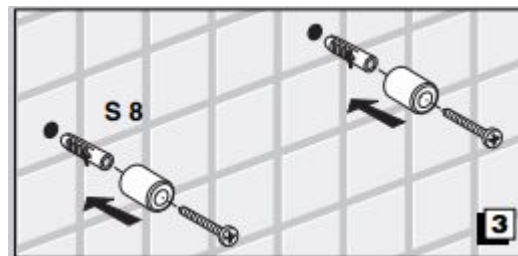

Installation Instructions

CLEANING

Quality, technological processes and materials are the features that determine the high standards of our accessories.

However, to avoid surface alterations, it is necessary to follow a few guidelines.

Clean all finishes exclusively with soap and water, and dry with a soft cloth.

Do not use coarse cloths, abrasive products, acids, ammonia products, caustic substances, bleach or solvents.

In case of contact with these substances, rinse surfaces immediately and wipe dry.

Remember that even fumes can damage metal.

Wash accessories next to the toilet bowl at regular intervals to avoid corrosion.

Collection
Divo

Model |
Divo A1518

Dimensions Metric

1 inch = 2.54 cm
1 inch = 25.4 mm

WS®
BATH
COLLECTIONS

1051 Lea Drive - Collegeville, PA 19426
Tel. 215 513 9400 - Fax 610 831 0215

www.ws bathcollections.com - info@ws bathcollections.com