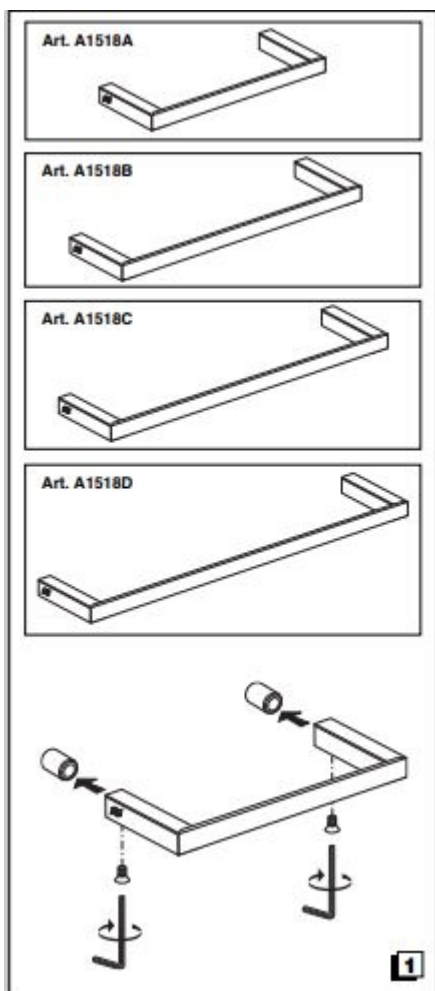

Installation Instructions

CLEANING

Quality, technological processes and materials are the features that determine the high standards of our accessories.

However, to avoid surface alterations, it is necessary to follow a few guidelines.

Clean all finishes exclusively with soap and water, and dry with a soft cloth.

Do not use coarse cloths, abrasive products, acids, ammonia products, caustic substances, bleach or solvents.

In case of contact with these substances, rinse surfaces immediately and wipe dry.

Remember that even fumes can damage metal.

Wash accessories next to the toilet bowl at regular intervals to avoid corrosion.

Collection
Divo

Model |
Divo A1518

Dimensions Metric

1 inch = 2.54 cm
1 inch = 25.4 mm

WS®
BATH
COLLECTIONS

1051 Lea Drive - Collegeville, PA 19426
Tel. 215 513 9400 - Fax 610 831 0215

www.ws bathcollections.com - info@ws bathcollections.com