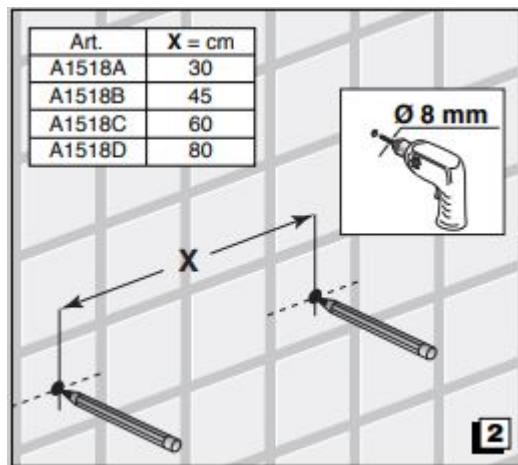

Installation Instructions

CLEANING

Quality, technological processes and materials are the features that determine the high standards of our accessories.

However, to avoid surface alterations, it is necessary to follow a few guidelines.

Clean all finishes exclusively with soap and water, and dry with a soft cloth.

Do not use coarse cloths, abrasive products, acids, ammonia products, caustic substances, bleach or solvents.

In case of contact with these substances, rinse surfaces immediately and wipe dry.

Remember that even fumes can damage metal.

Wash accessories next to the toilet bowl at regular intervals to avoid corrosion.

Collection
Divo

Model |
Divo A1518

Dimensions Metric

1 inch = 2.54 cm
1 inch = 25.4 mm

WS®
BATH
COLLECTIONS

1051 Lea Drive - Collegeville, PA 19426
Tel. 215 513 9400 - Fax 610 831 0215

www.ws bathcollections.com - info@ws bathcollections.com