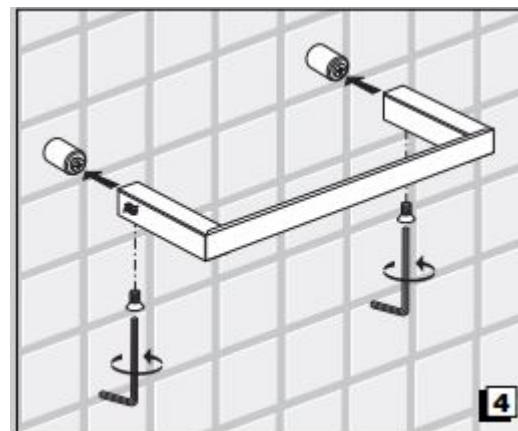

Installation Instructions

CLEANING

Quality, technological processes and materials are the features that determine the high standards of our accessories.

However, to avoid surface alterations, it is necessary to follow a few guidelines.

Clean all finishes exclusively with soap and water, and dry with a soft cloth.

Do not use coarse cloths, abrasive products, acids, ammonia products, caustic substances, bleach or solvents.

In case of contact with these substances, rinse surfaces immediately and wipe dry.

Remember that even fumes can damage metal.

Wash accessories next to the toilet bowl at regular intervals to avoid corrosion.

Collection
Divo

Model |
Divo A1518

Dimensions Metric

1 inch = 2.54 cm
1 inch = 25.4 mm

WS®
BATH
COLLECTIONS

1051 Lea Drive - Collegeville, PA 19426
Tel. 215 513 9400 - Fax 610 831 0215

www.ws bathcollections.com - info@ws bathcollections.com