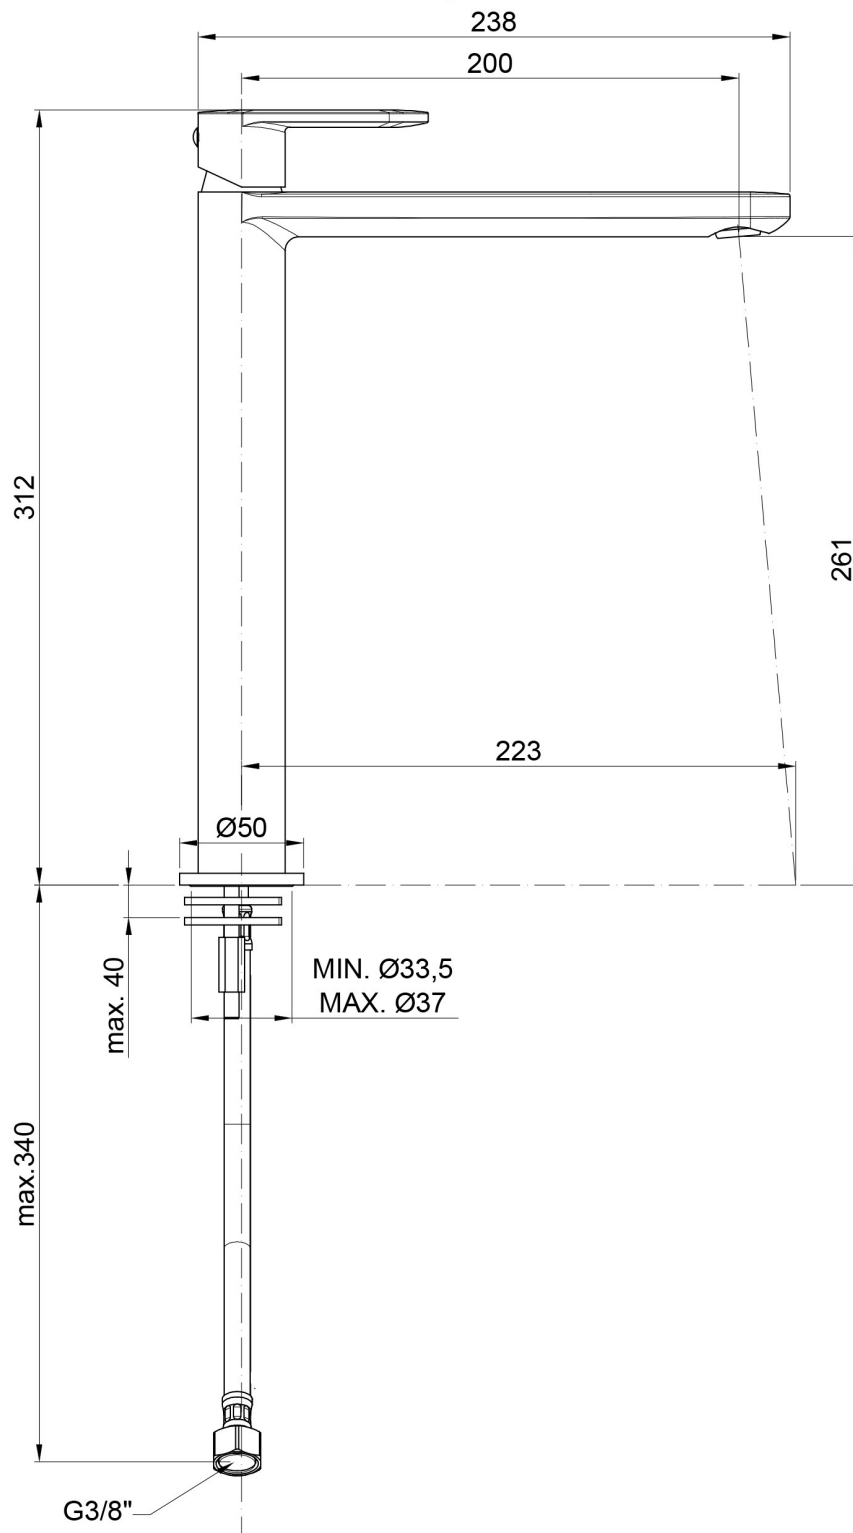

Product Specs Sheets

Collection
Candy

Model |
Candy CA 081

Dimensions Metric

1 inch = 2.54 cm
1 inch = 25.4 mm

WS[®]
BATH
COLLECTIONS

1051 Lea Drive - Collegeville, PA 19426
Tel. 215 513 9400 - Fax 610 831 0215
www.ws bathcollections.com - info@ws bathcollections.com