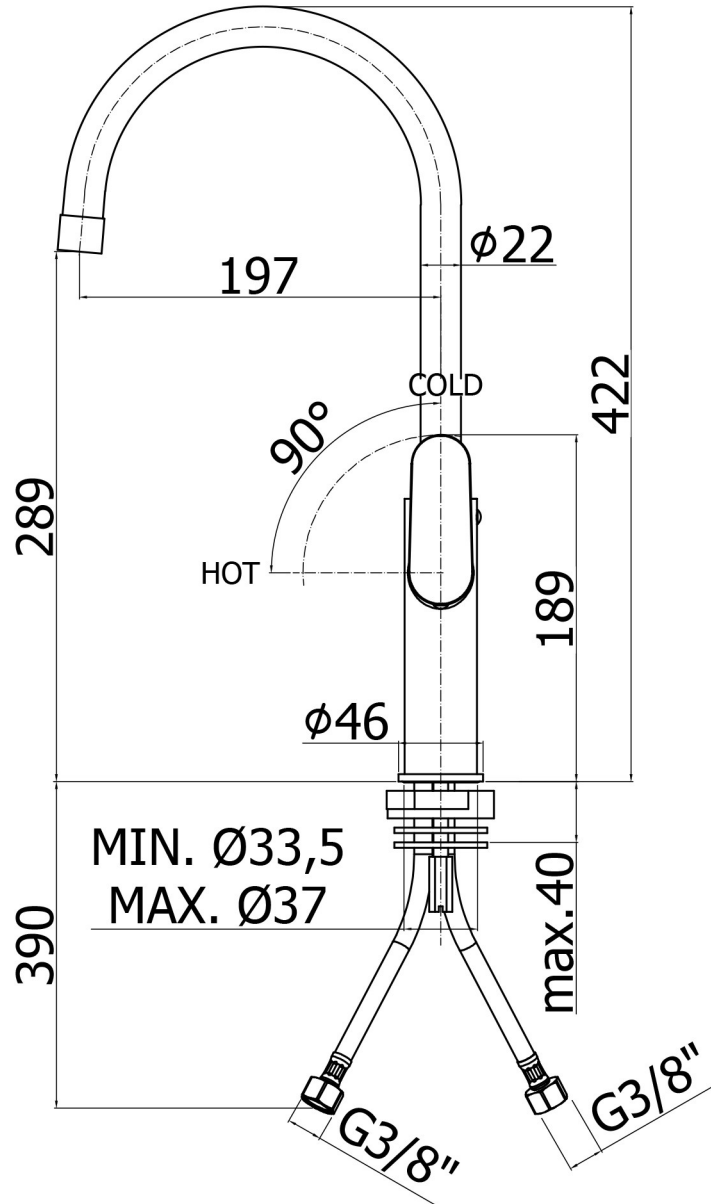

Product Specs Sheets

Collection
Candy

Model |
Candy CA 180

Dimensions Metric

1 inch = 2.54 cm
1 inch = 25.4 mm

WS[®]
BATH
COLLECTIONS

1051 Lea Drive - Collegeville, PA 19426
Tel. 215 513 9400 - Fax 610 831 0215
www.ws bathcollections.com - info@ws bathcollections.com