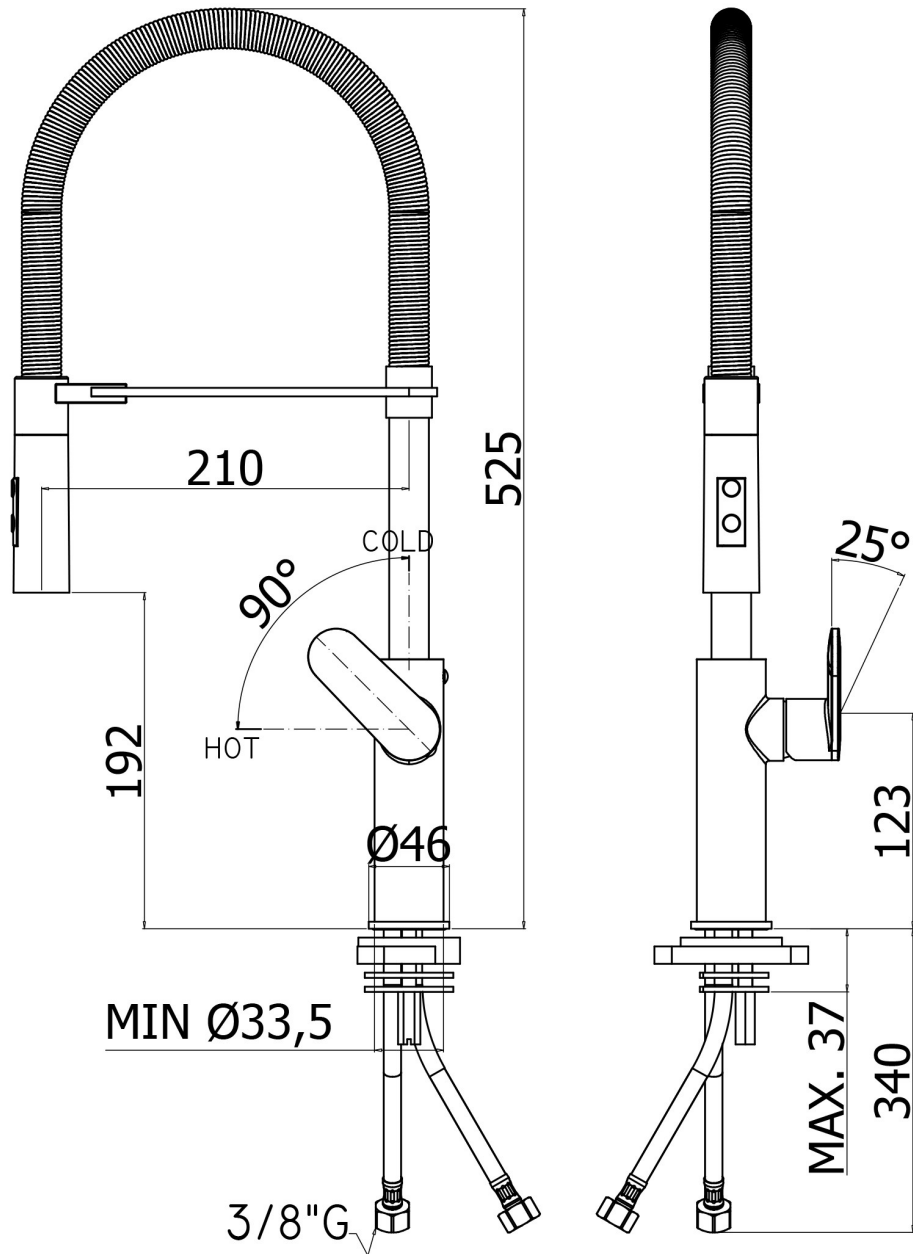

# Product Specs Sheets

Collection  
Candy

Model |  
Candy CA 179

Dimensions Metric

1 inch = 2.54 cm  
1 inch = 25.4 mm

**WS**®  
BATH  
COLLECTIONS

1051 Lea Drive - Collegeville, PA 19426  
Tel. 215 513 9400 - Fax 610 831 0215