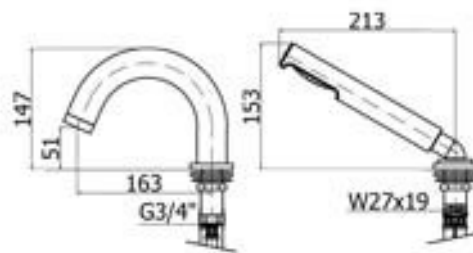

# Product Specs Sheets

Collection  
Candy

Model  
Candy 040

Dimensions Metric

1 inch = 2.54 cm  
1 inch = 25.4 mm

**WS**<sup>®</sup>  
BATH  
COLLECTIONS

1051 Lea Drive - Collegeville, PA 19426

Tel. 215 513 9400 - Fax 610 831 0215