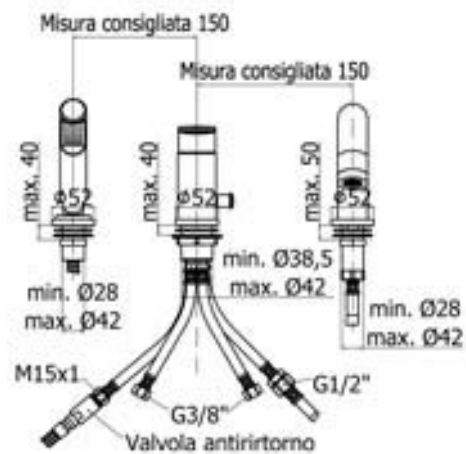

# Product Specs Sheets

Collection  
Candy

Model  
Candy 040

Dimensions Metric

1 inch = 2.54 cm  
1 inch = 25.4 mm

**WS**<sup>®</sup>  
BATH  
COLLECTIONS

1051 Lea Drive - Collegeville, PA 19426

Tel. 215 513 9400 - Fax 610 831 0215