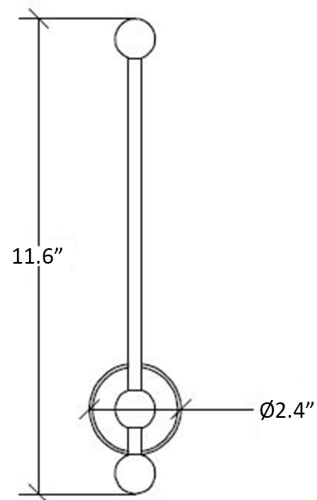

Features

- Toilet Paper Holder
- Classic Design
- Available in 3 Finishes: Polished Chrome, Gold, and Bronze
- Solid Brass Base
- Wall Mounted (Screw-In) Installation
- Made in Italy

Venessia 52910

SKU# | Option:

- Venessia 52910.29 | Polished Chrome
- Venessia 52910.30 | Gold
- Venessia 52910.35 | Bronze

Finishes

Polished Chrome

Gold

Bronze

Collection
Venessia

Model |
Venessia 52910

Dimensions Metric

1 inch = 2.54 cm

1 inch = 25.4 mm

WS[®]
BATH
COLLECTIONS

1051 Lea Drive - Collegeville, PA 19426
Tel. 215 513 9400 - Fax 610 831 0215

www.ws bathcollections.com - info@ws bathcollectins.com

Product Specs Sheets

Collection
Venessia

Model |
Venessia 52910

Dimensions Metric

1 inch = 2.54 cm
1 inch = 25.4 mm

WS[®]
BATH
COLLECTIONS

1051 Lea Drive - Collegeville, PA 19426
Tel. 215 513 9400 - Fax 610 831 0215

www.ws bathcollections.com - info@ws bathcollections.com