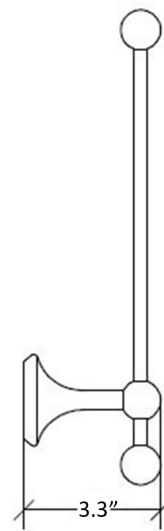

Features

- Toilet Paper Holder
- Classic Design
- Available in 3 Finishes: Polished Chrome, Gold, and Bronze
- Solid Brass Base
- Wall Mounted (Screw-In) Installation
- Made in Italy

Venessia 52910

SKU# | Option:

- Venessia 52910.29 | Polished Chrome
- Venessia 52910.30 | Gold
- Venessia 52910.35 | Bronze

Finishes

Polished Chrome

Gold

Bronze

Collection
Venessia

Model |
Venessia 52910

Dimensions Metric

1 inch = 2.54 cm

1 inch = 25.4 mm

WS[®]
BATH
COLLECTIONS

1051 Lea Drive - Collegeville, PA 19426
Tel. 215 513 9400 - Fax 610 831 0215

www.ws bathcollections.com - info@ws bathcollectins.com

Product Specs Sheets

Collection
Venessia

Model |
Venessia 52910

Dimensions Metric

1 inch = 2.54 cm
1 inch = 25.4 mm

WS[®]
BATH
COLLECTIONS

1051 Lea Drive - Collegeville, PA 19426
Tel. 215 513 9400 - Fax 610 831 0215

www.ws bathcollections.com - info@ws bathcollections.com