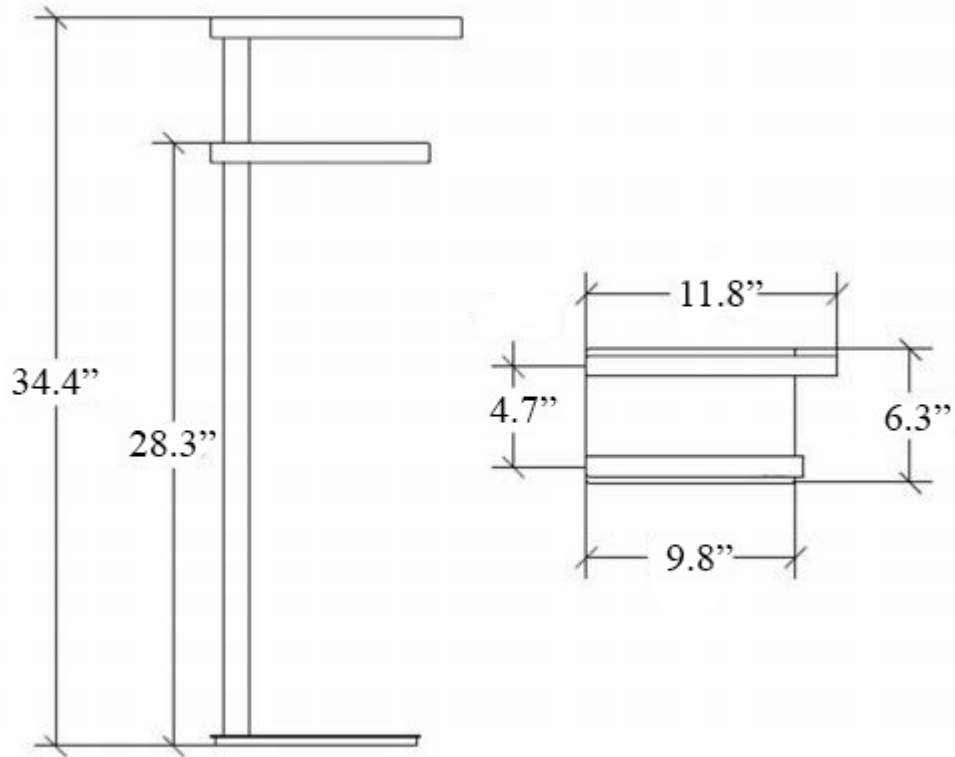

Product Specs Sheets

Collection
Ranpin

Model |
Ranpin 5115

Dimensions Metric

1 inch = 2.54 cm
1 inch = 25.4 mm

WS[®]
BATH
COLLECTIONS

1051 Lea Drive - Collegeville, PA 19426
Tel. 215 513 9400 - Fax 610 831 0215