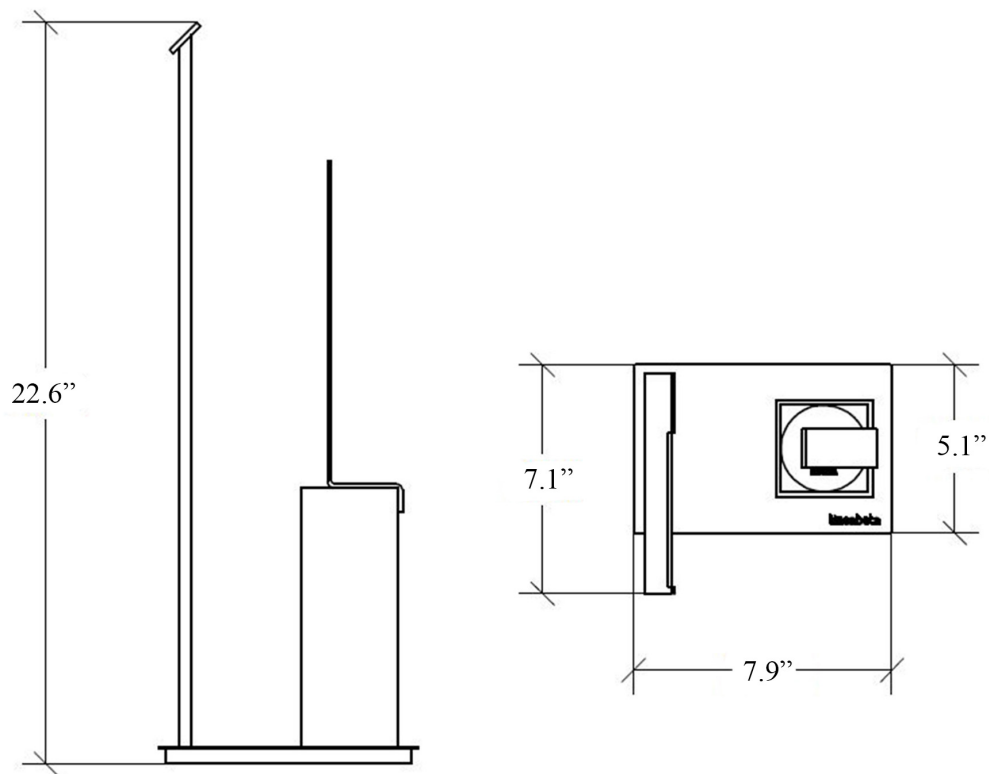

Product Specs Sheets

Collection
Ranpin

Model |
Ranpin 5113

Dimensions Metric

1 inch = 2.54 cm
1 inch = 25.4 mm

WS[®]
BATH
COLLECTIONS

1051 Lea Drive - Collegeville, PA 19426
Tel. 215 513 9400 - Fax 610 831 0215
www.ws bathcollections.com - info@ws bathcollections.com