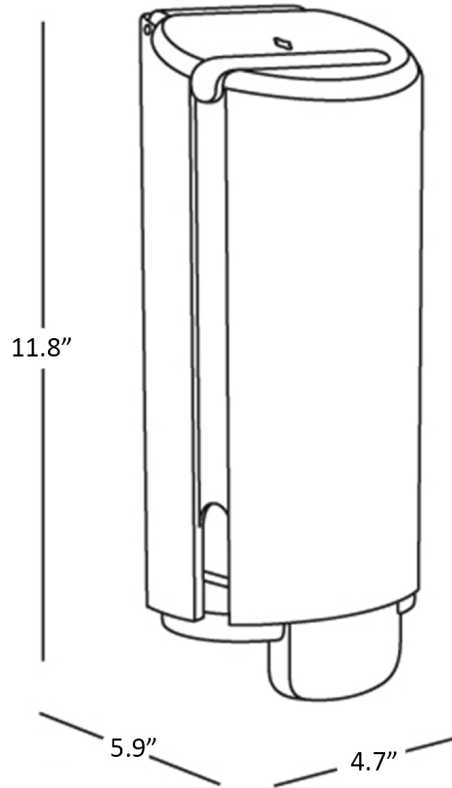

Features

- Soap dispenser
- Stainless steel
- Holds 1 Liters
- Wall mount installation
- With key

Hotellerie AV4670

SKU# | Option:

- Hotellerie AV4670 | Stainless steel

Finishes

 AL Stainless Steel

<p>Collection Hotellerie</p>	<p>Model Hotellerie AV4670</p>	<p>Dimensions Metric <i>1 inch = 2.54 cm</i> <i>1 inch = 25.4 mm</i></p>	 <p>1051 Lea Drive - Collegeville, PA 19426 Tel. 215 513 9400 - Fax 610 831 0215 www.wsbatchcollections.com - info@wsbatchcollections.com</p>
---	---	--	---

Product Specs Sheets

Collection
Hotellerie

Model |
Hotellerie AV4670

Dimensions Metric

1 inch = 2.54 cm

1 inch = 25.4 mm

WS[®]
BATH
COLLECTIONS

1051 Lea Drive - Collegeville, PA 19426
Tel. 215 513 9400 - Fax 610 831 0215