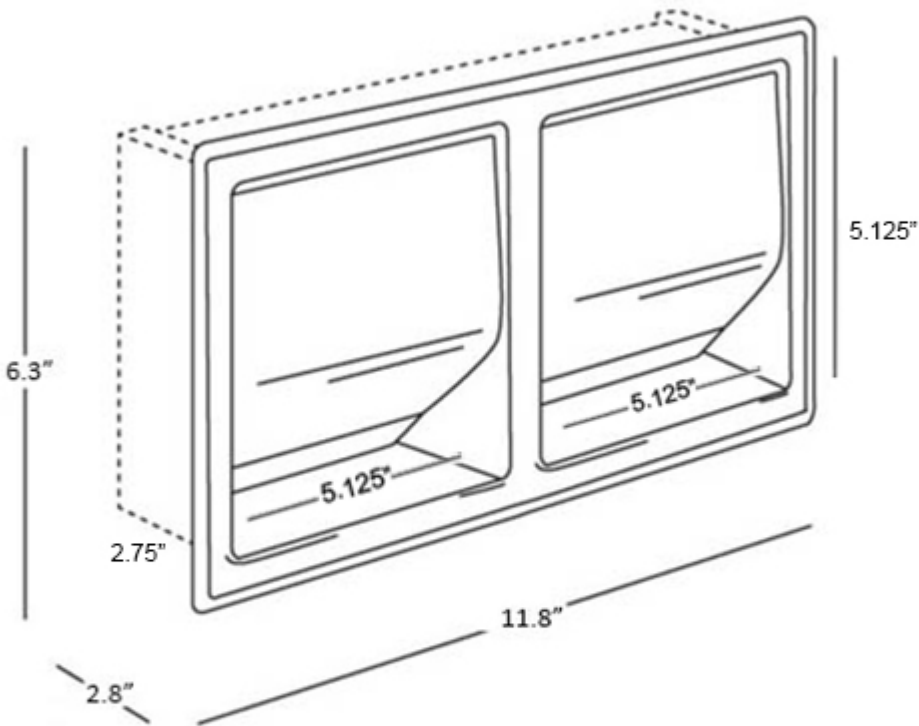

Features

- Double toilet paper holder with cover
- Stainless steel
- Built-in installation

Hotellerie A8029D

SKU# | Option:

- Hotellerie A8029D| Stainless steel

Finishes

AL Stainless Steel

Collection
Hotellerie

Model |
Hotellerie A8029D

Dimensions Metric

1 inch = 2.54 cm

1 inch = 25.4 mm

WS®
BATH
COLLECTIONS

1051 Lea Drive - Collegeville, PA 19426
Tel. 215 513 9400 - Fax 610 831 0215

www.ws bathcollections.com - info@ws bathcollections.com

Product Specs Sheets

Collection
Hotellerie

Model |
Hotellerie A8029D

Dimensions Metric
1 inch = 2.54 cm
1 inch = 25.4 mm

1051 Lea Drive - Collegeville, PA 19426
 Tel. 215 513 9400 - Fax 610 831 0215
www.ws bathcollections.com - info@ws bathcollections.com