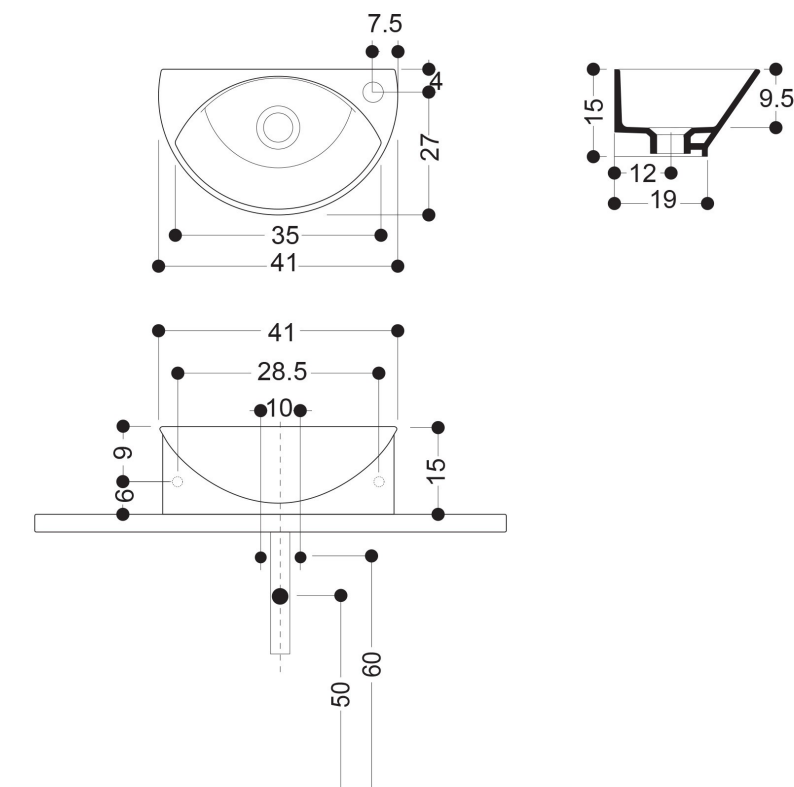

WS
TH
OH
ZT
EM

ZEPTO : LAVABO SOSPESO
WALLHUNG BASIN

CODICE/CODE: **WS06901F**

CODICE/CODE: **WSB6901F**

MISURE/SIZE: **41x31 H15 CM**

PESO/WEIGHT:

N.B.: Le misure indicate possono subire una variazione dello 0,8 % circa, dovuta ad usura stampi o a piccole variazioni delle caratteristiche tecniche relative alle materie prime che compongono l'impasto.

N.B.: Indicated size could have a variation of about 0,8 % due to the usure of the moulds or the small variations of the raw materials' technical characteristics used in the mixture.

Collection
Whitestone

Model |
Zepto

Dimensions Metric

1 inch = 2.54 cm

1 inch = 25.4 mm

WS[®]
BATH
COLLECTIONS

1051 Lea Drive - Collegeville, PA 19426
Tel. 215 513 9400 - Fax 610 831 0215

www.ws bathcollections.com - info@ws bathcollections.com

1 inch = 2.54 cm
1 inch = 25.4 mm

WS[®]
BATH
COLLECTIONS

1051 Lea Drive - Collegeville, PA 19426
Tel. 215 513 9400 - Fax 610 831 0215
www.ws bathcollections.com - info@ws bathcollections.com