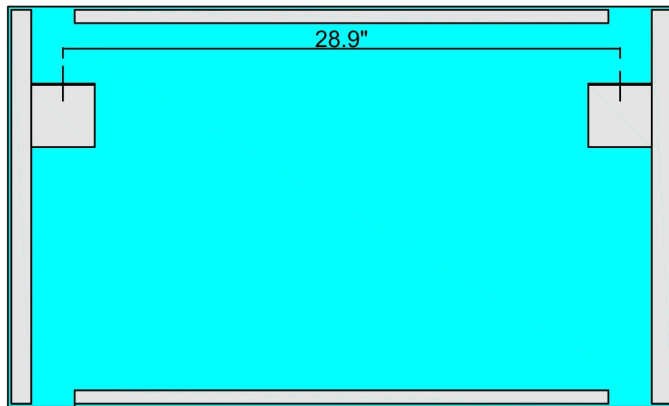

BACK VIEW

ENVIRONMENTAL LIGHT

T5-2 wall lighted mirrors with room light lights are realized with high quality glass, thickness 0.2 inch., ecological production without lead and copper. Structure anodized aluminium. LED guarantee the best light effect lasting 50.000 hours. The kind of color of light we have is 5500K that is the cold white light effect. LED cannot be changed directly. Energy class: A>A++ 110V- Class III, IP23 CE

L45911
SHADE COLOR Frosted
BODY FINISH : Aluminium anodized
LED Fortimo PHILIPS 4000K 2x 5.52WATT
WATTAGE . 11.04 W
LUMEN/W: 61Lm/W
DIMENSIONS: 23.4"H x 31.2" W x 1.5" D

Collection
T5-R

Model |
T5-R Ref 45911
T5-R Ref 45916

Dimensions Inch

WS®
BATH
COLLECTIONS

1051 Lea Drive - Collegeville, PA 19426
Tel. 215 513 9400 - Fax 610 831 0215
www.ws bathcollections.com - info@ws bathcollections.com