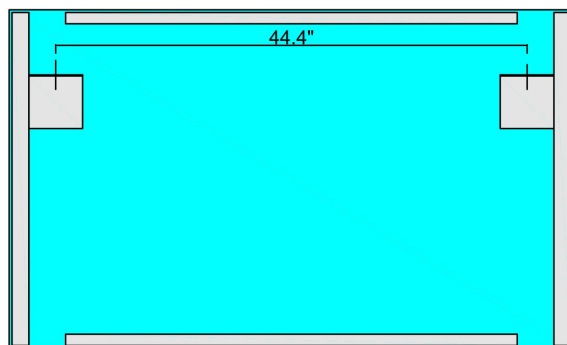

L45911  
 SHADE COLOR Frosted  
 BODY FINISH : Aluminium anodized  
 LED Fortimo PHILIPS 4000K 2x 5.52WATT  
 WATTAGE . 11.04 W  
 LUMEN/W: 61Lm/W  
 DIMENSIONS: 23.4"H x 31.2" W x 1.5" D

Collection  
T5-R

Model |  
**T5-R Ref 45911**  
 T5-R Ref 45916

Dimensions Inch

**WS**<sup>®</sup>  
 BATH  
 COLLECTIONS

1051 Lea Drive - Collegeville, PA 19426  
 Tel. 215 513 9400 - Fax 610 831 0215  
[www.ws bathcollections.com](http://www.ws bathcollections.com) - [info@ws bathcollections.com](mailto:info@ws bathcollections.com)

# Product Specs Sheets

T5-R Ref. 45916

FRONT VIEW

BACK VIEW

SIDE VIEW

ENVIROMENTAL LIGHT

T5-R wall lighted mirrors with room light lights are realized with high quality glass, thickness 0.2 inch., ecological production without lead and copper. Structure anodized aluminium. LED guarantee the best light effect lasting 50.000 hours. The kind of color of light we have is 5500K that is the cold white light effect. LED cannot be changed directly. Energy class: A>A++ 110V- Class III, IP23 CE

L45916  
 SHADE COLOR Frosted  
 BODY FINISH : Aluminium anodized  
 LED Fortimo PHILIPS 4000K 2x9.36WATT  
 WATTAGE . 18.8 W  
 LUMEN/W: 61 Lm/W  
 DIMENSIONS: 31.2"H x 46.8" W x 1.5" D

Collection  
T5-R