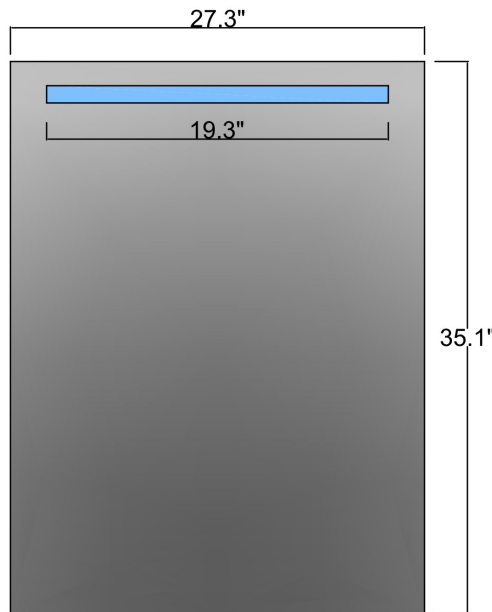

Product Specs Sheets

FRONT VIEW

SIDE VIEW

BACK VIEW

DESCRIPTION

T5-1 wall lighted mirrors with front side lights are realized with high quality glass, thickness 0.2 inch., ecological production without lead and copper. Structure anodized aluminium. Fortimo PHILIPS LED guarantee the best light effect lasting 50.000 hours. The kind of color of light we have is 4000K that is the natural light effect.
 LED cannot be changed directly.
 Energy class: A>A++
 110V- Class III, IP44 CE

L45769
 SHADE COLOR Frosted
 BODY FINISH : Aluminium anodized
 LED Fortimo PHILIPS 4000K 1x9.8 WATT
 WATTAGE . 9.8 W
 LUMEN/W: 132 Lm/W
 DIMENSIONS: 35.1"H x 27.3" W x 1.5" D

Collection
T5-1

Model |
T5-1 Ref 45769
 T5-1 Ref 45771
 T5-1 Ref 45776
 T5-1 Ref 45903

Dimensions Metric
 1 inch = 2.54 cm
 1 inch = 25.4 mm

WS[®]
 BATH
 COLLECTIONS

1051 Lea Drive - Collegeville, PA 19426
 Tel. 215 513 9400 - Fax 610 831 0215
www.ws bathcollections.com - info@ws bathcollections.com

Dimensions Metric
1 inch = 2.54 cm
1 inch = 25.4 mm

1051 Lea Drive - Collegeville, PA 19426
Tel. 215 513 9400 - Fax 610 831 0215
www.wsbathcollections.com - info@wsbathcollections.com

Product Specs Sheets