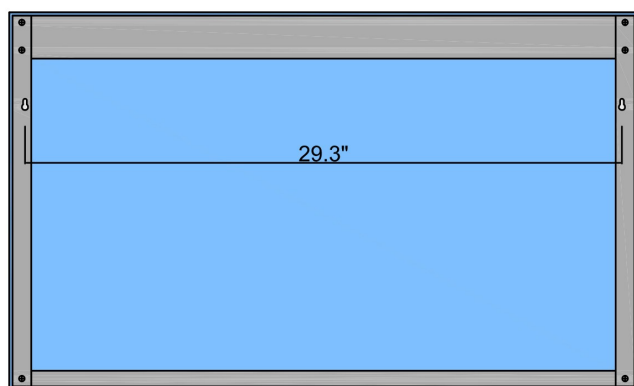

Product Specs Sheets

FRONT VIEW

1.5"

SIDE VIEW

BACK VIEW

DESCRIPTION

T5-1 wall lighted mirrors with front side lights are realized with high quality glass, thickness 0.2 inch., ecological production without lead and copper. Structure anodized aluminium. Fortimo PHILIPS LED guarantee the best light effect lasting 50.000 hours. The kind of color of light we have is 4000K that is the natural light effect.
LED cannot be changed directly.
Energy class: A>A++
110V- Class III, IP44 CE

L45771
SHADE COLOR Frosted
BODY FINISH : Aluminium anodized
LED Fortimo PHILIPS 4000K 1x9.8 WATT
WATTAGE . 9.8 W
LUMEN/W: 132 Lm/W
DIMENSIONS: 23.4"H x 31.2" W x 1.5" D

Collection
T5-1

Model |
T5-2 Ref 45769
T5-2 Ref 45771
T5-2 Ref 45776
T5-2 Ref 45903