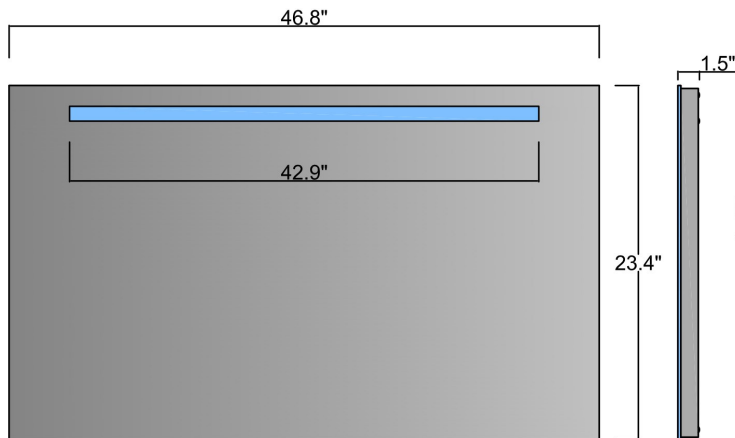

Product Specs Sheets

FRONT VIEW

SIDE VIEW