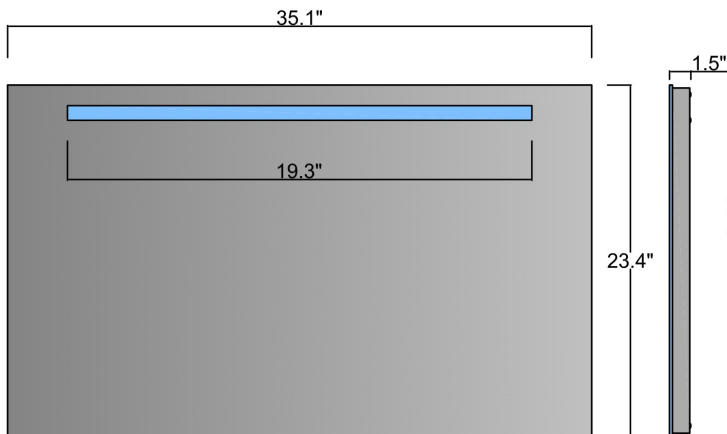

Product Specs Sheets

FRONT VIEW

SIDE VIEW