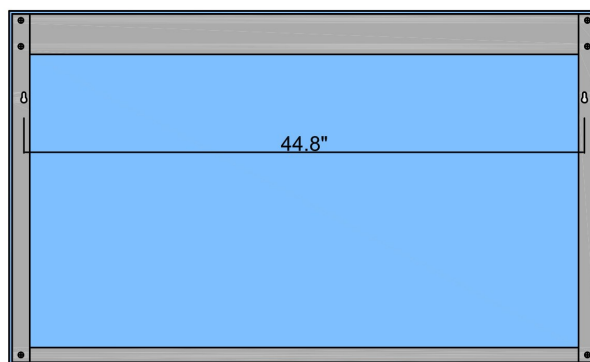

BACK VIEW

DESCRIPTION

T5-1 lighted mirrors with front side lights are realized with high quality glass, thickness 0.2 inch., ecological production without lead and copper. Structure anodized aluminium. Fortimo PHILIPS LED guarantee the best light effect lasting 50.000 hours. The kind of color of light we have is 4000K that is the natural light effect.
LED cannot be changed directly.
Energy class: A>A++
110V- Class III, IP44 CE

L45903
SHADE COLOR Frosted
BODY FINISH : Aluminium anodized
LED Fortimo PHILIPS 4000K 1x19.6WATT
WATTAGE : 19.6 W
LUMEN/W: 132 Lm/W
DIMENSIONS: 23.4"H x 46.8" W x 1.5" D

Collection
T5-1

Model |
T5-2 Ref 45769
T5-2 Ref 45771
T5-2 Ref 45776
T5-2 Ref 45903

Dimensions Metric
1 inch = 2.54 cm
1 inch = 25.4 mm

1051 Lea Drive - Collegeville, PA 19426
Tel. 215 513 9400 - Fax 610 831 0215
www.ws bathcollections.com - info@ws bathcollections.com