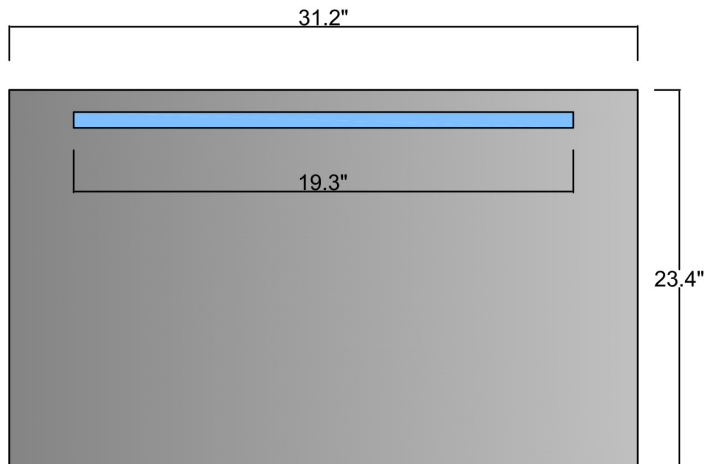

L45769
 SHADE COLOR Frosted
 BODY FINISH : Aluminium anodized
 LED Fortimo PHILIPS 4000K 1x9.8 WATT
 WATTAGE . 9.8 W
 LUMEN/W: 132 Lm/W
 DIMENSIONS: 35.1"H x 27.3" W x 1.5" D

Collection
T5-1

Model |
T5-1 Ref 45769
 T5-1 Ref 45771
 T5-1 Ref 45776
 T5-1 Ref 45903

Dimensions Metric
 1 inch = 2.54 cm
 1 inch = 25.4 mm

WS[®]
 BATH
 COLLECTIONS

1051 Lea Drive - Collegeville, PA 19426
 Tel. 215 513 9400 - Fax 610 831 0215
www.ws bathcollections.com - info@ws bathcollections.com

Product Specs Sheets

FRONT VIEW

1.5"

SIDE VIEW

BACK VIEW

DESCRIPTION

T5-1 wall lighted mirrors with front side lights are realized with high quality glass, thickness 0.2 inch., ecological production without lead and copper. Structure anodized aluminium. Fortimo PHILIPS LED guarantee the best light effect lasting 50.000 hours. The kind of color of light we have is 4000K that is the natural light effect.
LED cannot be changed directly.
Energy class: A>A++
110V- Class III, IP44 CE

Dimensions Metric
1 inch = 2.54 cm
1 inch = 25.4 mm

1051 Lea Drive - Collegeville, PA 19426
Tel. 215 513 9400 - Fax 610 831 0215
www.wsbathcollections.com - info@wsbathcollections.com

Product Specs Sheets