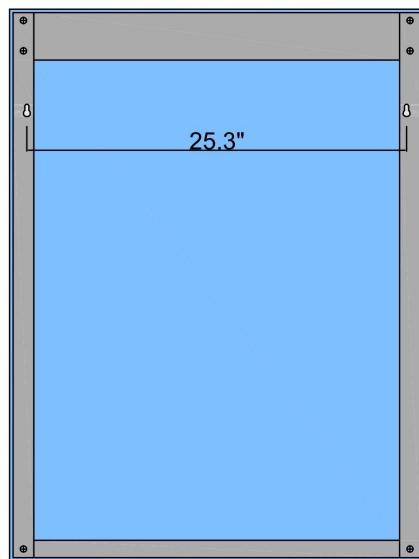

Product Specs Sheets

FRONT VIEW

SIDE VIEW

BACK VIEW

DESCRIPTION

T5-1 wall lighted mirrors with front side lights are realized with high quality glass, thickness 0.2 inch., ecological production without lead and copper. Structure anodized aluminium. Fortimo PHILIPS LED guarantee the best light effect lasting 50.000 hours. The kind of color of light we have is 4000K that is the natural light effect.
 LED cannot be changed directly.
 Energy class: A>A++
 110V- Class III, IP44 CE

L45769
 SHADE COLOR Frosted
 BODY FINISH : Aluminium anodized
 LED Fortimo PHILIPS 4000K 1x9.8 WATT
 WATTAGE . 9.8 W
 LUMEN/W: 132 Lm/W
 DIMENSIONS: 35.1"H x 27.3" W x 1.5" D

Collection
T5-1

Model |
T5-1 Ref 45769
 T5-1 Ref 45771
 T5-1 Ref 45776
 T5-1 Ref 45903

Dimensions Metric
 1 inch = 2.54 cm
 1 inch = 25.4 mm

WS[®]
 BATH
 COLLECTIONS

1051 Lea Drive - Collegeville, PA 19426
 Tel. 215 513 9400 - Fax 610 831 0215
www.ws bathcollections.com - info@ws bathcollections.com

Product Specs Sheets

FRONT VIEW

1.5"

SIDE VIEW

BACK VIEW

DESCRIPTION

T5-1 wall lighted mirrors with front side lights are realized with high quality glass, thickness 0.2 inch., ecological production without lead and copper. Structure anodized aluminium. Fortimo PHILIPS LED guarantee the best light effect lasting 50.000 hours. The kind of color of light we have is 4000K that is the natural light effect.
LED cannot be changed directly.
Energy class: A>A++
110V- Class III, IP44 CE