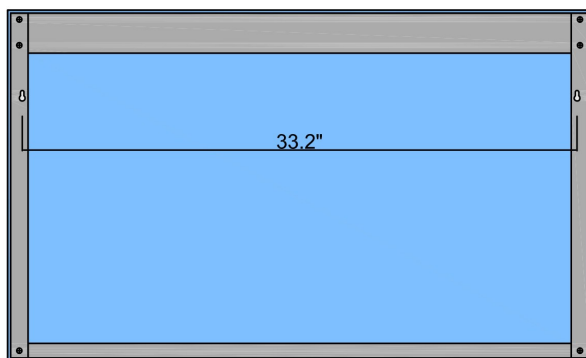

BACK VIEW

DESCRIPTION

T5-1 lighted mirrors with front side lights are realized with high quality glass, thickness 0.2 inch., ecological production without lead and copper. Structure anodized aluminium. Fortimo PHILIPS LED guarantee the best light effect lasting 50.000 hours. The kind of color of light we have is 4000K that is the natural light effect. LED cannot be changed directly. Energy class: A>A++ 110V- Class III, IP44 CE

L45776
SHADE COLOR Frosted
BODY FINISH : Aluminium anodized
LED Fortimo PHILIPS 4000K 1x14.7WATT
WATTAGE . 14.7 W
LUMEN/W: 132 Lm/W
DIMENSIONS: 23.4"H x 35.1" W x 1.5" D

Collection
T5-1

Model |
T5-2 Ref 45769
T5-2 Ref 45771
T5-2 Ref 45776
T5-2 Ref 45903

Dimensions Metric
1 inch = 2.54 cm
1 inch = 25.4 mm

1051 Lea Drive - Collegeville, PA 19426
Tel. 215 513 9400 - Fax 610 831 0215
www.ws bathcollections.com - info@ws bathcollections.com