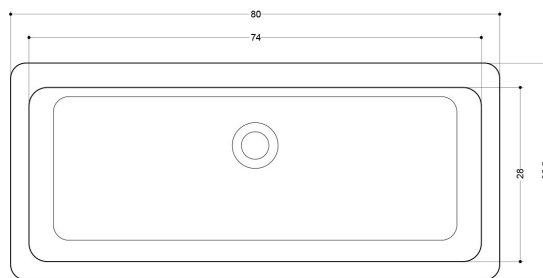

# AXA

SUB\_lavabo sottopiano 80x35.5  
ART.WS14201F

Collection  
Whitestone

Model |  
Sub 80

Dimensions Metric

*1 inch = 2.54 cm*  
*1 inch = 25.4 mm*

**WS**<sup>®</sup>  
BATH  
COLLECTIONS

1051 Lea Drive - Collegeville, PA 19426  
Tel. 215 513 9400 - Fax 610 831 0215  
[www.ws bathcollections.com](http://www.ws bathcollections.com) - [info@ws bathcollections.com](mailto:info@ws bathcollections.com)

### Vessel/ countertop installation

Silicone (*optional*)

Collection  
Whitestone

Model |  
Sub 80

Dimensions Metric  
*1 inch = 2.54 cm*  
*1 inch = 25.4 mm*

**WS**<sup>®</sup>

**BATH  
COLLECTIONS**

1051 Lea Drive - Collegeville, PA 19426  
Tel. 215 513 9400 - Fax 610 831 0215  
[www.ws bathcollections.com](http://www.ws bathcollections.com) - [info@ws bathcollections.com](mailto:info@ws bathcollections.com)