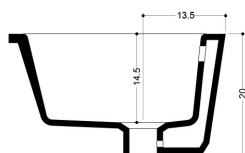

# AXA

SUB\_lavabo sottopiano 80x35.5  
ART.WS14201F

Collection  
Whitestone

Model |  
Sub 80

Dimensions Metric

*1 inch = 2.54 cm*  
*1 inch = 25.4 mm*

**WS**<sup>®</sup>  
BATH  
COLLECTIONS

1051 Lea Drive - Collegeville, PA 19426  
Tel. 215 513 9400 - Fax 610 831 0215  
[www.ws bathcollections.com](http://www.ws bathcollections.com) - [info@ws bathcollections.com](mailto:info@ws bathcollections.com)

### Vessel/ countertop installation

Silicone (*optional*)

Collection  
Whitestone

Model |  
Sub 80

Dimensions Metric  
*1 inch = 2.54 cm*  
*1 inch = 25.4 mm*

**WS**<sup>®</sup>

**BATH  
COLLECTIONS**

1051 Lea Drive - Collegeville, PA 19426  
Tel. 215 513 9400 - Fax 610 831 0215  
[www.ws bathcollections.com](http://www.ws bathcollections.com) - [info@ws bathcollections.com](mailto:info@ws bathcollections.com)