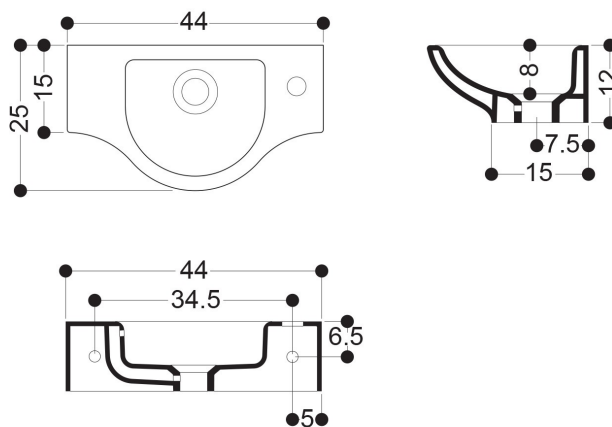

WS
TH
OH
NZ
EE

PETA : LAVABO SOSPESO
WALLHUNG BASIN

CODICE/CODE: **WS05801F**

CODICE/CODE: **WSB5801F** con foro troppo pieno with over flow

MISURE/SIZE: **44x25 H12 CM**

PESO/WEIGHT: **6,4 KG**

N.B.: Le misure indicate possono subire una variazione dello 0,8 % circa, dovuta ad usura stampi o a piccole variazioni delle caratteristiche tecniche relative alle materie prime che compongono l' impasto.

N.B.: Indicated size could have a variation of about 0,8 % due to the usure of the moulds or the small variations of the raw materials' technical characteristics used in the mixture.

Collection
Whitestone

Model |
Peta

Dimensions Metric

1 inch = 2.54 cm
1 inch = 25.4 mm

WS[®]
BATH
COLLECTIONS

1051 Lea Drive - Collegeville, PA 19426
Tel. 215 513 9400 - Fax 610 831 0215

www.ws bathcollections.com - info@ws bathcollections.com

MOUNTING HARDWARE

Wall-mount installation

Bolts

Vessel/ countertop installation

Silicone (*optional*)

Collection
Whitestone

Model |
Peta

Dimensions Metric
1 inch = 2.54 cm
1 inch = 25.4 mm