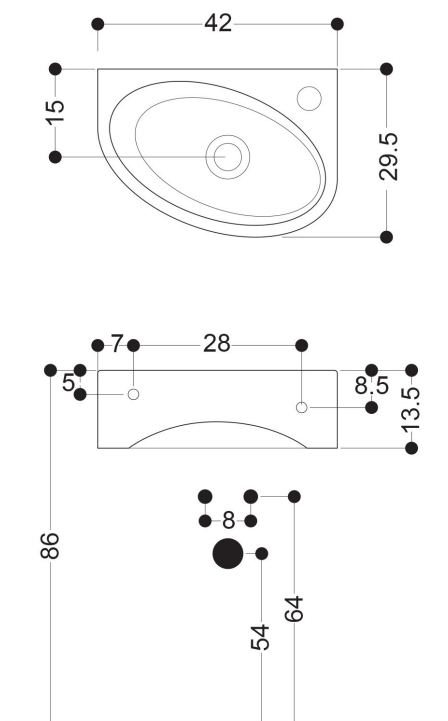

WS
TH
OH
NT
ME

MEGA : LAVABO SOSPESO
WALLHUNG BASIN

CODICE/CODE: WS05701F

CODICE/CODE: WSB5701F con foro troppo pieno with overflow

MISURE/SIZE: 42x29,5 H13,5 CM

PESO/WEIGHT: 7,6 KG

N.B.: Le misure indicate possono subire una variazione dello 0,8 % circa, dovuta ad usura stampi o a piccole variazioni delle caratteristiche tecniche relative alle materie prime che compongono l'impasto.

N.B.: Indicated size could have a variation of about 0,8 % due to the usure of the moulds or the small variations of the raw materials' technical characteristics used in the mixture.

Collection
Whitestone

Model |
Mega

Dimensions Metric

1 inch = 2.54 cm

1 inch = 25.4 mm

WS[®]
BATH
COLLECTIONS

1051 Lea Drive - Collegeville, PA 19426
Tel. 215 513 9400 - Fax 610 831 0215

www.ws bathcollections.com - info@ws bathcollections.com

1 inch = 2.54 cm
1 inch = 25.4 mm

WS®
BATH
COLLECTIONS

1051 Lea Drive - Collegeville, PA 19426
Tel. 215 513 9400 - Fax 610 831 0215

www.ws bathcollections.com - info@ws bathcollections.com