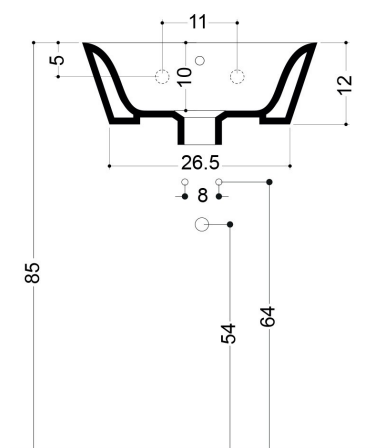

JAS

WS13001F_LAVABO / WASH BASIN 35X25 CM

N.B.: Le misure indicate possono subire una variazione dello 0,8 % circa, dovuta ad usura stampi o a piccole variazioni delle caratteristiche tecniche relative alle materie prime che compongono l' impasto.

N.B.: Indicated size could have a variation of about 0,8 % due to the usure of the moulds or the small variations of the raw materials' technical characteristics used in the mixture.

Collection
Whitestone

Model |
Jas 35.25

Dimensions Metric

1 inch = 2.54 cm
1 inch = 25.4 mm

WS[®]
BATH
COLLECTIONS

1051 Lea Drive - Colleagueville, PA 19426
Tel. 215 513 9400 - Fax 610 831 0215
www.ws bathcollections.com - info@ws bathcollections.com

MOUNTING HARDWARE

Wall-mount installation

Bolts

Vessel/ countertop installation

Silicone (*optional*)

Collection
Whitestone

Model |
Jas 35.25

Dimensions Metric
1 inch = 2.54 cm
1 inch = 25.4 mm