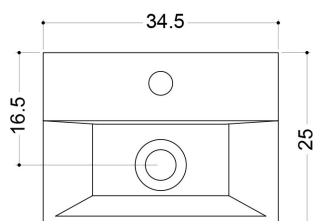

JAS

WS13001F_LAVABO / WASH BASIN 35X25 CM

N.B.: Le misure indicate possono subire una variazione dello 0,8 % circa, dovuta ad usura stampi o a piccole variazioni delle caratteristiche tecniche relative alle materie prime che compongono l' impasto.

N.B.: Indicated size could have a variation of about 0,8 % due to the usure of the moulds or the small variations of the raw materials' technical characteristics used in the mixture.

Collection
Whitestone

Model |
Jas 35.25

Dimensions Metric

1 inch = 2.54 cm
1 inch = 25.4 mm

WS[®]
BATH
COLLECTIONS

1051 Lea Drive - Colleagueville, PA 19426
Tel. 215 513 9400 - Fax 610 831 0215
www.ws bathcollections.com - info@ws bathcollections.com

MOUNTING HARDWARE

Wall-mount installation

Bolts

Vessel/ countertop installation

Silicone (*optional*)

Collection
Whitestone

Model |
Jas 35.25

Dimensions Metric
1 inch = 2.54 cm
1 inch = 25.4 mm