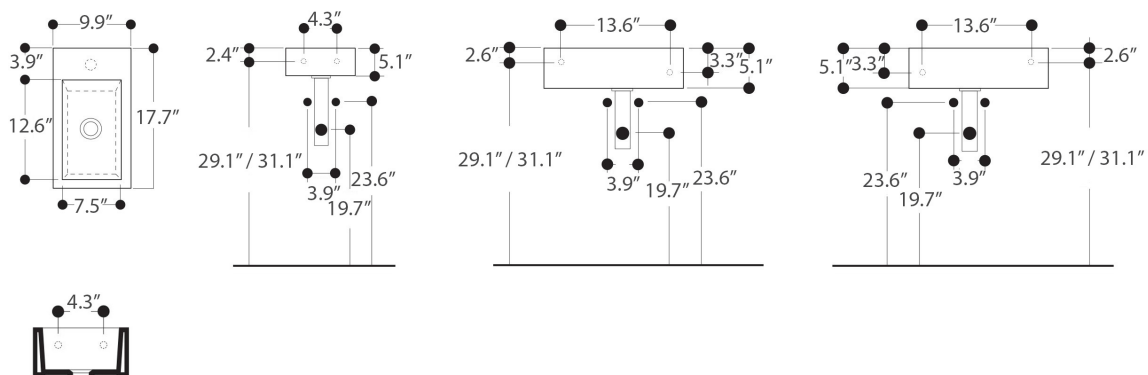

W H I T E
S T O N E

HOX MINI : LAVABO DA PIANO E SOSPESO
OVERTOP AND WALLHUNG BASIN

CODICE/CODE: WS04501F da piano overtop

CODICE/CODE: WS05401F sospeso frontale wallhung front.

CODICE/CODE: WS05201F sospeso sinistro wallhung left

CODICE/CODE: WS05301F sospeso dstro wallhung right

MISURE/SIZE: 45x25 H13 CM

PESO/WEIGHT: 6,5 KG

N.B.: Indicated size could have a variation of about 0,8 % due to the usure of the moulds or the small variations of the raw materials' technical characteristics used in the mixture.

Collection
J qz

Model |
J qz '67' O l p k

Dimensions Metric

1 inch = 2.54 cm
1 inch = 25.4 mm

WS[®]
BATH
COLLECTIONS

1051 Lea Drive - Colleagueville, PA 19426
Tel. 215 513 9400 - Fax 610 831 0215
www.ws bathcollections.com - info@ws bathcollections.com

MOUNTING HARDWARE

Wall-mount installation

Vessel/ countertop installation

Bolts

Silicone (*optional*)

Collection
J qz

Model |
J qz "67" "O kpk

Dimensions Metric
1 inch = 2.54 cm
1 inch = 25.4 mm