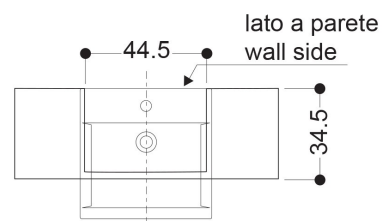

WS
H
T
O
N
E

HOX : LAVABO SEMINCASSO

SEMI RECESSED BASIN

CODICE/CODE: WS03801F

MISURE/SIZE: 48x48 H14 CM

PESO/WEIGHT: 15 KG

N.B.: Le misure indicate possono subire una variazione dello 0,8 % circa, dovuta ad usura stampi o a piccole variazioni delle caratteristiche tecniche relative alle materie prime che compongono l'impasto.

N.B.: Indicated size could have a variation of about 0,8 % due to the usure of the moulds or the small variations of the raw materials' technical characteristics used in the mixture.

misure scasso sul piano
sizes of cut on the top

Collection
Whiteutone

Model |
Hox 48S

Dimensions Metric

1 inch = 2.54 cm
1 inch = 25.4 mm

WS[®]
BATH
COLLECTIONS

1051 Lea Drive - Collegeville, PA 19426
Tel. 215 513 9400 - Fax 610 831 0215

www.ws bathcollections.com - info@ws bathcollections.com

MOUNTING HARDWARE

Wall-mount installation

Bolts

Vessel/ countertop installation

Silicone (*optional*)

Collection
Whitestone

Model |
Hox 48S

Dimensions Metric
1 inch = 2.54 cm
1 inch = 25.4 mm