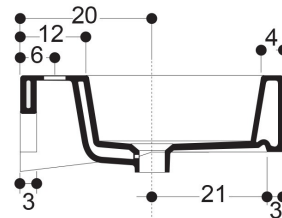

WS
H
T
O
N
E

HOX : LAVABO SEMINCASSO

SEMI RECESSED BASIN

CODICE/CODE: WS03801F

MISURE/SIZE: 48x48 H14 CM

PESO/WEIGHT: 15 KG

N.B.: Le misure indicate possono subire una variazione dello 0,8 % circa, dovuta ad usura stampi o a piccole variazioni delle caratteristiche tecniche relative alle materie prime che compongono l'impasto.

N.B.: Indicated size could have a variation of about 0,8 % due to the usure of the moulds or the small variations of the raw materials' technical characteristics used in the mixture.

misure scasso sul piano
sizes of cut on the top

Collection
Whiteutone

Model |
Hox 48S

Dimensions Metric

1 inch = 2.54 cm
1 inch = 25.4 mm

WS[®]
BATH
COLLECTIONS

1051 Lea Drive - Collegeville, PA 19426
Tel. 215 513 9400 - Fax 610 831 0215

www.ws bathcollections.com - info@ws bathcollections.com

MOUNTING HARDWARE

Wall-mount installation

Bolts

Vessel/ countertop installation

Silicone (*optional*)

Collection
Whitestone

Model |
Hox 48S

Dimensions Metric
1 inch = 2.54 cm
1 inch = 25.4 mm