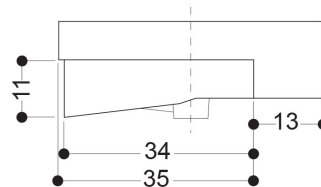

WS
H
T
O
N
E

HOX : LAVABO SEMINCASSO

SEMI RECESSED BASIN

CODICE/CODE: WS03801F

MISURE/SIZE: 48x48 H14 CM

PESO/WEIGHT: 15 KG

N.B.: Le misure indicate possono subire una variazione dello 0,8 % circa, dovuta ad usura stampi o a piccole variazioni delle caratteristiche tecniche relative alle materie prime che compongono l'impasto.

N.B.: Indicated size could have a variation of about 0,8 % due to the usure of the moulds or the small variations of the raw materials' technical characteristics used in the mixture.

misure scasso sul piano
sizes of cut on the top

Collection
Whiteutone

Model |
Hox 48S

Dimensions Metric

1 inch = 2.54 cm
1 inch = 25.4 mm

WS[®]
BATH
COLLECTIONS

1051 Lea Drive - Collegeville, PA 19426
Tel. 215 513 9400 - Fax 610 831 0215

www.ws bathcollections.com - info@ws bathcollections.com

MOUNTING HARDWARE

Wall-mount installation

Bolts

Vessel/ countertop installation

Silicone (*optional*)

Collection
Whitestone

Model |
Hox 48S

Dimensions Metric
1 inch = 2.54 cm
1 inch = 25.4 mm