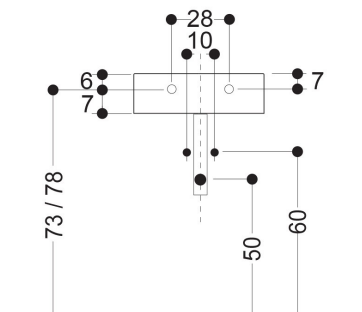

WS
H
T
O
N
E

HOX : LAVABO SEMINCASSO

SEMI RECESSED BASIN

CODICE/CODE: WS03801F

MISURE/SIZE: 48x48 H14 CM

PESO/WEIGHT: 15 KG

N.B.: Le misure indicate possono subire una variazione dello 0,8 % circa, dovuta ad usura stampi o a piccole variazioni delle caratteristiche tecniche relative alle materie prime che compongono l'impasto.

N.B.: Indicated size could have a variation of about 0,8 % due to the usure of the moulds or the small variations of the raw materials' technical characteristics used in the mixture.

misure scasso sul piano
sizes of cut on the top

Collection
Whiteutone

Model |
Hox 48S

Dimensions Metric

1 inch = 2.54 cm
1 inch = 25.4 mm

WS[®]
BATH
COLLECTIONS

1051 Lea Drive - Collegeville, PA 19426
Tel. 215 513 9400 - Fax 610 831 0215

www.ws bathcollections.com - info@ws bathcollections.com

MOUNTING HARDWARE

Wall-mount installation

Bolts

Vessel/ countertop installation

Silicone (*optional*)

Collection
Whitestone

Model |
Hox 48S

Dimensions Metric
1 inch = 2.54 cm
1 inch = 25.4 mm