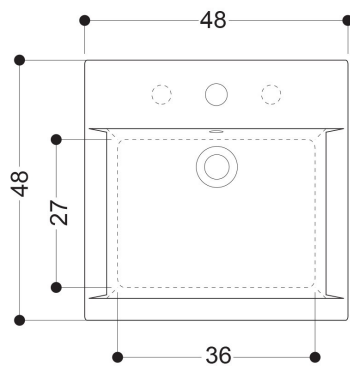

WS
H
T
O
N
E

HOX : LAVABO SEMINCASSO

SEMI RECESSED BASIN

CODICE/CODE: WS03801F

MISURE/SIZE: 48x48 H14 CM

PESO/WEIGHT: 15 KG

N.B.: Le misure indicate possono subire una variazione dello 0,8 % circa, dovuta ad usura stampi o a piccole variazioni delle caratteristiche tecniche relative alle materie prime che compongono l'impasto.

N.B.: Indicated size could have a variation of about 0,8 % due to the usure of the moulds or the small variations of the raw materials' technical characteristics used in the mixture.

misure scasso sul piano
sizes of cut on the top

Collection
Whiteutone

Model |
Hox 48S

Dimensions Metric

1 inch = 2.54 cm
1 inch = 25.4 mm

WS[®]
BATH
COLLECTIONS

1051 Lea Drive - Collegeville, PA 19426
Tel. 215 513 9400 - Fax 610 831 0215

www.ws bathcollections.com - info@ws bathcollections.com

MOUNTING HARDWARE

Wall-mount installation

Bolts

Vessel/ countertop installation

Silicone (*optional*)

Collection
Whitestone

Model |
Hox 48S

Dimensions Metric
1 inch = 2.54 cm
1 inch = 25.4 mm