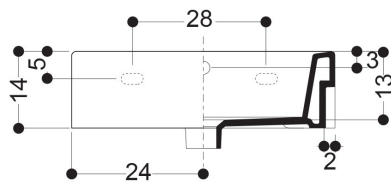

WS
H
T
O
N
E

HOX : LAVABO SEMINCASSO

SEMI RECESSED BASIN

CODICE/CODE: WS03801F

MISURE/SIZE: 48x48 H14 CM

PESO/WEIGHT: 15 KG

N.B.: Le misure indicate possono subire una variazione dello 0,8 % circa, dovuta ad usura stampi o a piccole variazioni delle caratteristiche tecniche relative alle materie prime che compongono l'impasto.

N.B.: Indicated size could have a variation of about 0,8 % due to the usure of the moulds or the small variations of the raw materials' technical characteristics used in the mixture.

misure scasso sul piano
sizes of cut on the top

Collection
Whiteutone

Model |
Hox 48S

Dimensions Metric

1 inch = 2.54 cm
1 inch = 25.4 mm

WS[®]
BATH
COLLECTIONS

1051 Lea Drive - Collegeville, PA 19426
Tel. 215 513 9400 - Fax 610 831 0215

www.ws bathcollections.com - info@ws bathcollections.com

MOUNTING HARDWARE

Wall-mount installation

Bolts

Vessel/ countertop installation

Silicone (*optional*)

Collection
Whitestone

Model |
Hox 48S

Dimensions Metric
1 inch = 2.54 cm
1 inch = 25.4 mm