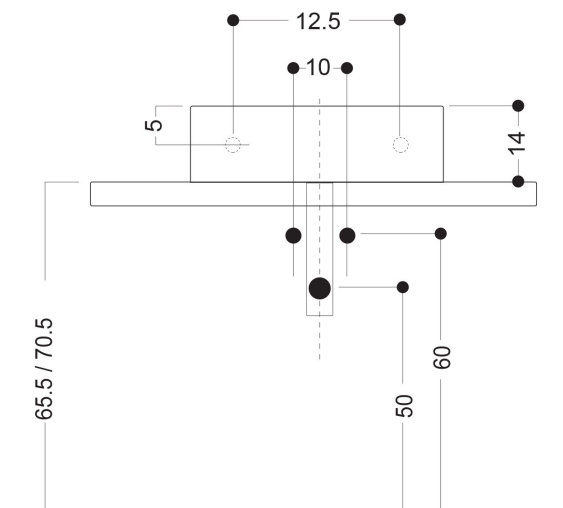

WS
TH
OH
N
E

HOX : LAVABO DA PIANO E SOSPESO
OVERTOP AND WALLHUNG BASIN

CODICE/CODE: WS01301F

MISURE/SIZE: 48x48 H14 CM

PESO/WEIGHT: 15 KG

N.B.: Le misure indicate possono subire una variazione dello 0,8 % circa, dovuta ad usura stampi o a piccole variazioni delle caratteristiche tecniche relative alle materie prime che compongono l'impasto.

N.B.: Indicated size could have a variation of about 0,8 % due to the usure of the moulds or the small variations of the raw materials' technical characteristics used in the mixture.

misure scasso sul piano
sizes of cut on the top

Collection
Whitestone

Model |
Hox 48

Dimensions Metric

1 inch = 2.54 cm
1 inch = 25.4 mm

WS[®]
BATH
COLLECTIONS

1051 Lea Drive - Collegeville, PA 19426
Tel. 215 513 9400 - Fax 610 831 0215

www.ws bathcollections.com - info@ws bathcollections.com

MOUNTING HARDWARE

Wall-mount installation

Bolts

Vessel/ countertop installation

Silicone (*optional*)

Collection
Whitestone

Model |
Hox 48

Dimensions Metric
1 inch = 2.54 cm
1 inch = 25.4 mm