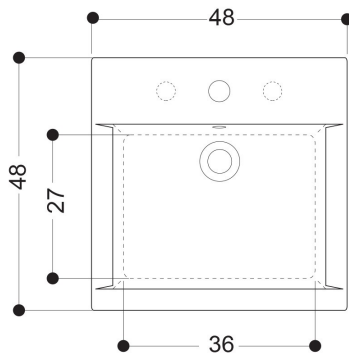

WS
TH
OH
N
E

HOX : LAVABO DA PIANO E SOSPESO
OVERTOP AND WALLHUNG BASIN

CODICE/CODE: WS01301F

MISURE/SIZE: 48x48 H14 CM

PESO/WEIGHT: 15 KG

N.B.: Le misure indicate possono subire una variazione dello 0,8 % circa, dovuta ad usura stampi o a piccole variazioni delle caratteristiche tecniche relative alle materie prime che compongono l'impasto.

N.B.: Indicated size could have a variation of about 0,8 % due to the usure of the moulds or the small variations of the raw materials' technical characteristics used in the mixture.

misure scasso sul piano
sizes of cut on the top

Collection
Whitestone

Model |
Hox 48

Dimensions Metric

1 inch = 2.54 cm
1 inch = 25.4 mm

WS[®]
BATH
COLLECTIONS

1051 Lea Drive - Collegeville, PA 19426
Tel. 215 513 9400 - Fax 610 831 0215

www.ws bathcollections.com - info@ws bathcollections.com

MOUNTING HARDWARE

Wall-mount installation

Bolts

Vessel/ countertop installation

Silicone (*optional*)

Collection
Whitestone

Model |
Hox 48

Dimensions Metric
1 inch = 2.54 cm
1 inch = 25.4 mm