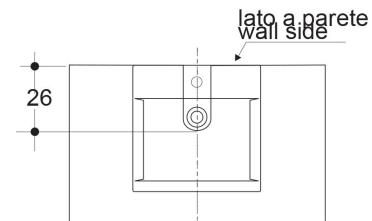

WS
TH
OH
N
E

HOX : LAVABO DA PIANO E SOSPESO
OVERTOP AND WALLHUNG BASIN

CODICE/CODE: WS01301F

MISURE/SIZE: 48x48 H14 CM

PESO/WEIGHT: 15 KG

N.B.: Le misure indicate possono subire una variazione dello 0,8 % circa, dovuta ad usura stampi o a piccole variazioni delle caratteristiche tecniche relative alle materie prime che compongono l'impasto.

N.B.: Indicated size could have a variation of about 0,8 % due to the usure of the moulds or the small variations of the raw materials' technical characteristics used in the mixture.

misure scasso sul piano
sizes of cut on the top

Collection
Whitestone

Model |
Hox 48

Dimensions Metric

1 inch = 2.54 cm
1 inch = 25.4 mm

WS[®]
BATH
COLLECTIONS

1051 Lea Drive - Collegeville, PA 19426
Tel. 215 513 9400 - Fax 610 831 0215

www.ws bathcollections.com - info@ws bathcollections.com

MOUNTING HARDWARE

Wall-mount installation

Bolts

Vessel/ countertop installation

Silicone (*optional*)

Collection
Whitestone

Model |
Hox 48

Dimensions Metric
1 inch = 2.54 cm
1 inch = 25.4 mm