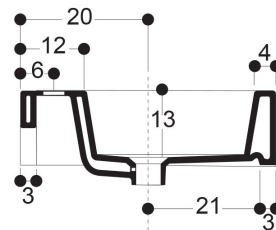

WS
TH
OH
N
E

HOX : LAVABO DA PIANO E SOSPESO
OVERTOP AND WALLHUNG BASIN

CODICE/CODE: WS01301F

MISURE/SIZE: 48x48 H14 CM

PESO/WEIGHT: 15 KG

N.B.: Le misure indicate possono subire una variazione dello 0,8 % circa, dovuta ad usura stampi o a piccole variazioni delle caratteristiche tecniche relative alle materie prime che compongono l'impasto.

N.B.: Indicated size could have a variation of about 0,8 % due to the usure of the moulds or the small variations of the raw materials' technical characteristics used in the mixture.

misure scasso sul piano
sizes of cut on the top

Collection
Whitestone

Model |
Hox 48

Dimensions Metric

1 inch = 2.54 cm
1 inch = 25.4 mm

WS[®]
BATH
COLLECTIONS

1051 Lea Drive - Collegeville, PA 19426
Tel. 215 513 9400 - Fax 610 831 0215

www.ws bathcollections.com - info@ws bathcollections.com

MOUNTING HARDWARE

Wall-mount installation

Bolts

Vessel/ countertop installation

Silicone (*optional*)

Collection
Whitestone

Model |
Hox 48

Dimensions Metric
1 inch = 2.54 cm
1 inch = 25.4 mm