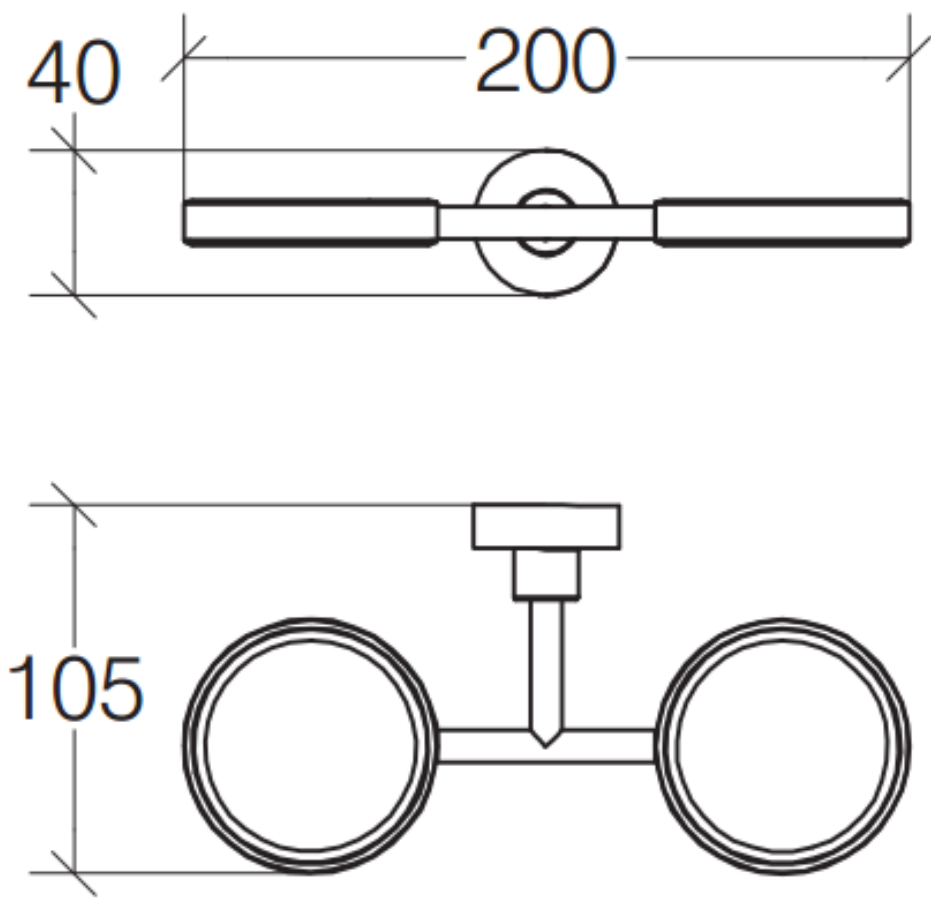

BAKETO 52012

MAINTENANCE

Clean with warm soapy water. Never use ammonia, abrasives, bleach or solvent based cleaners.

WEIGHT kg 0,30

VOLUME m³ 0,0011

DOUBLE HOLDER - CHROMED BRASS

Collection
Kerasan

Model |
Baketo 52012

Dimensions Metric
1 inch = 2.54 cm
1 inch = 25.4 mm

WS[®]
BATH
COLLECTIONS

1051 Lea Drive - Collegeville, PA 19426
Tel. 215 513 9400 - Fax 610 831 0215
www.ws bathcollections.com - info@ws bathcollections.com